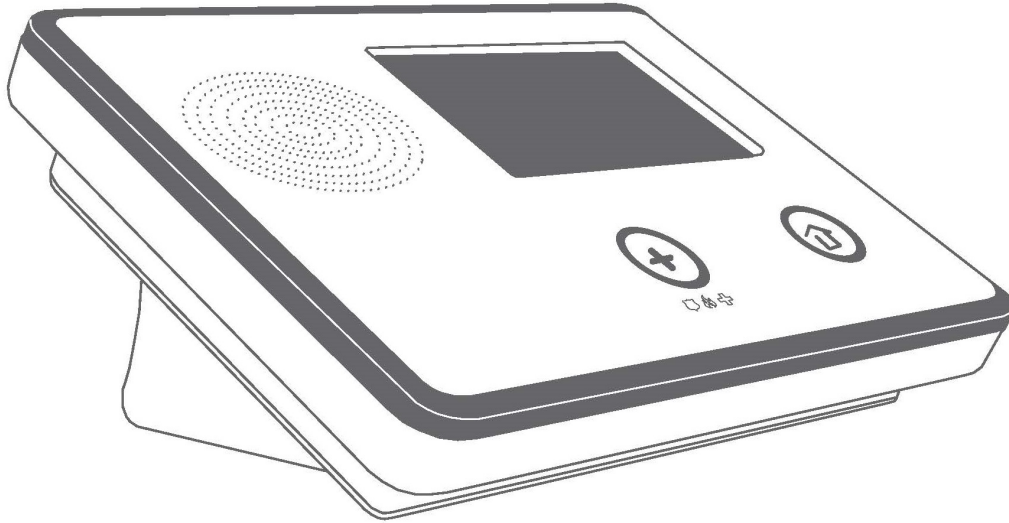

2GIG-CP-DESK

DESKTOP KIT-CP1