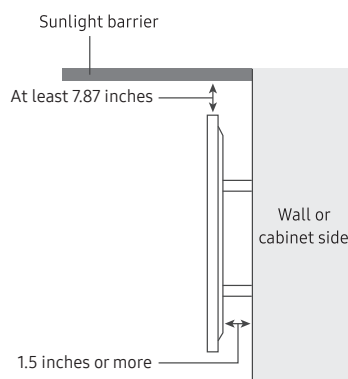

3) Providing proper ventilation for your TV

※ Length of sunlight barrier must be the same as or longer than the height of the top of the TV. For example, the top of the TV is four feet away from the ground, which means the sunlight barrier must be four feet or longer.