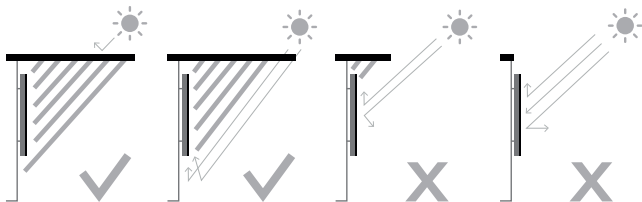

INSTALLATION GUIDE

To inform Custom Installers how to install The Terrace avoiding direct sunlight,

1. The Terrace must be placed in a fully shaded or partially shaded environment with exposure to indirect or ambient sunlight only.
2. Do not install the TV in a recessed space.
3. For proper ventilation to regulate the temperature of the TV, the distance between the TV and wall must be 1.5 inches or more.
  Sunlight barrier is necessary to protect the TV screen from possible exposure to direct sunlight.
  The distance between the TV and the barrier must be 7.87 inches at least.

1) Planning the location not to be exposed to direct sunlight