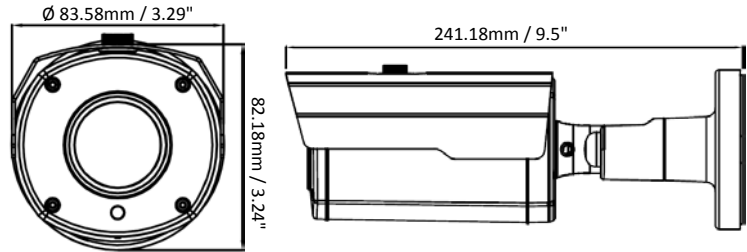

EZN1250

2-Megapixel IR & WDR,
Outdoor Bullet Network Camera

ONVIF

Features

- 2MP Progressive scan CMOS sensor
- Equipped with 2.8~12mm motorized lens
- Multi-streaming from H.265 / H.264
- Supports D-WDR
- Provides True Day/Night functionality with automatic IR filter operation
- Extended IR range up to 40m / 131ft. with 30 LEDs (depends on scene IR reflectivity)
- Supports video analytics
- Supports ONVIF (V17.06, Profile S, Profile G)
- Weather-proof IP66 rated
- Supports micro SD card (up to 128GB)
- Supports live monitoring via mobile Apps (iOS & Android)
- Supports PoE and 12VDC

Optional Accessories

| Model | BA-EACM | BA-EACJ | BA-EACB | BA-EACI | BA-EACA | BA-EACN |
|-------------------|--|------------------------------|------------------------------|------------------------------|--------------------------------|------------------------------|
| Image | | | | | | |
| Size (Φ x H) | 100.5 x 77mm / 3.96" x 3.03" | 134 x 77.5mm / 5.28" x 3.05" | 146.7 x 79mm / 5.78" x 3.11" | 134 x 57.5mm / 5.28" x 2.26" | 146.7 x 59mm / 5.78" x 2.32" | 100.5 x 57mm / 3.96" x 2.24" |
| Bracket / Adaptor | BA-EACF Bracket Holder 27cm / 10.63" | BA-EABZA Bracket | | BA-EAPZA Pole Adaptor | BA-EACZA Corner Adaptor | - |