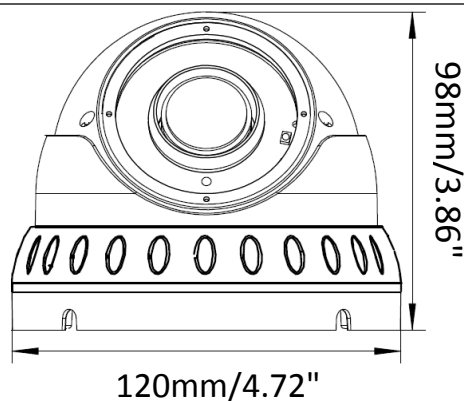

## Features

- 1080p Full HD CMOS sensor with high flexibility and performance for astounding image
- Varifocal 2.8-12mm with ICR to capture the desired field of view
- Extended IR range of up to 30m / 98ft. with 24 LEDs (depends on scene IR reflectivity)
- D-WDR to improve the visibility under high contrast scene
- The flexible angle viewing with its 3-Axis rotation design allows wall or ceiling mounting
- IP66-rated with metal housing
- Supports UTC function: Control camera OSD settings directly from DVR end

## Dimensions

### BA-E320

Color: White  
 Size (Φ x H): 138 x 54mm / 5.43" x 2.13"  
 Weight: 700g / 1.5lb  
 Material: Metal

### BA-E245

Color: White  
 Size (W x D x H): 245 x 160 x 163mm/9.65" x 6.3" x 6.42"  
 Weight: 2.1kg / 4.63lb  
 Material: Metal: Metal