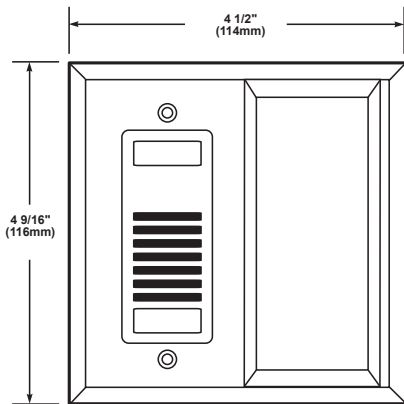

Weights and Dimensions

Cat. No.	Approx. Net Weight (lb.)	Approx. Shipping Weight (lb.)
7007B-N5	0.41	0.59
7007BA-N5	0.41	0.59
7007BB-N5	0.41	0.59
7007BG-N5	0.41	0.59
7007BR-N5	0.41	0.59