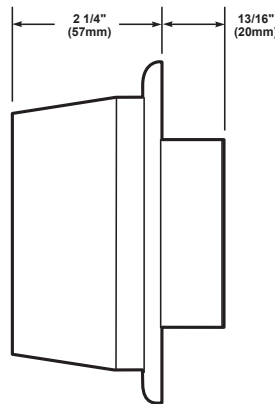

Buzzer/Strobe CFA Series

The Edwards 7007B-N5 Buzzer/Strobe is an audible/visual signaling device that may be used in a variety of system configurations including call for assistance applications.

Designed for installation in a single gang 2" (51mm) x 4" (102mm) box.

Features and Specifications

- Neutral white color
- 68.6dB at 1 meter/59dB at 10 ft.

Ordering Information

Description	Cat. No.	Operating Voltage	Current	Lens Color	dB at 1m/10ft.	Strobe Candela
Buzzer/Strobe	7007B-N5	120V AC	0.115 A	Clear	68.6/59	150
	7007BA-N5	120V AC	0.115 A	Amber	68.6/59	120
	7007BB-N5	120V AC	0.115 A	Blue	68.6/59	51
	7007BG-N5	120V AC	0.115 A	Green	68.6/59	86
	7007BR-N5	120V AC	0.115 A	Red	68.6/59	74

Weights and Dimensions

Cat. No.	Approx. Net Weight (lb.)	Approx. Shipping Weight (lb.)
7007B-N5	0.41	0.59
7007BA-N5	0.41	0.59
7007BB-N5	0.41	0.59
7007BG-N5	0.41	0.59
7007BR-N5	0.41	0.59

6
CALL FOR ASSISTANCE