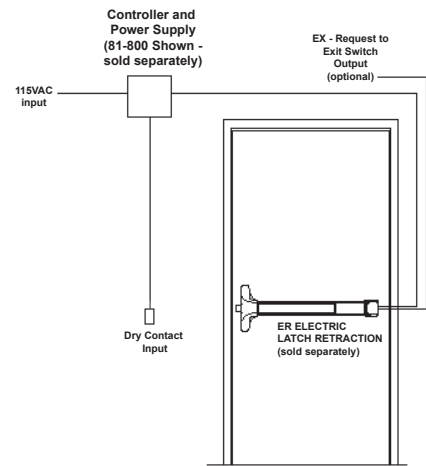

Features

- 81-800 - 1 AMP continuous, controlling 1 Detex latch retraction (ER) device for 1 door
- 82-800 - 2 AMP continuous, controlling 2 Detex latch retraction (ER) devices for a pair of doors
- 83-800 - 2 AMP continuous, controlling 2 Detex latch retraction (ER) devices for 2 independent doors
- Battery charging circuit included standard (batteries sold separately) - see accessories
- Design provides enough power to cycle Detex latch retraction motor, one time, even if power is lost while attempting to open the door and gain access
- 81-800, 82-800 and 83-800 have standard output used to signal automatic door operators

Mechanical Options

- L - cover lock (cam style) & 2 keys

Electrical Options

- M12 - 12 volt module provides 12VDC power

Accessories

- 70-24B - 24VDC 4 AMP hour battery pack

Technical Information

- 12.25" high x 12.25" wide x 3.5" deep
- 18 gauge steel
- Machine and Sheet Metal Screws (Std.)
- Beige with hinged cover
- Knockout holes provided for conduit connection

Dimensions (81-800 and 82-800)

Dimensions (83-800)

Riser Diagram

Listings and Approvals

UL Listed

ANSI/BHMA certified A156.3

Meets NFPA 80 & 101 for Life Safety, CA Title 19

Detex Limited Warranty