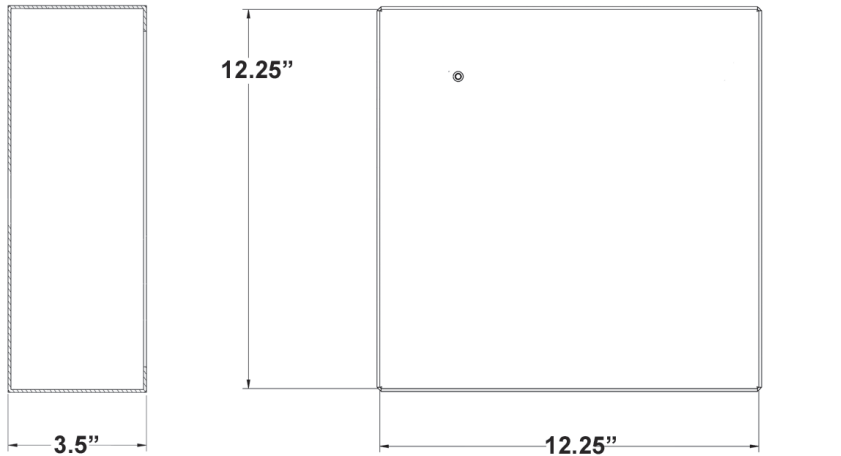

Dimensions (81-800 and 82-800)

Dimensions (83-800)

Riser Diagram

Listings and Approvals

UL Listed

ANSI/BHMA certified A156.3

Meets NFPA 80 & 101 for Life Safety, CA Title 19

Detex Limited Warranty