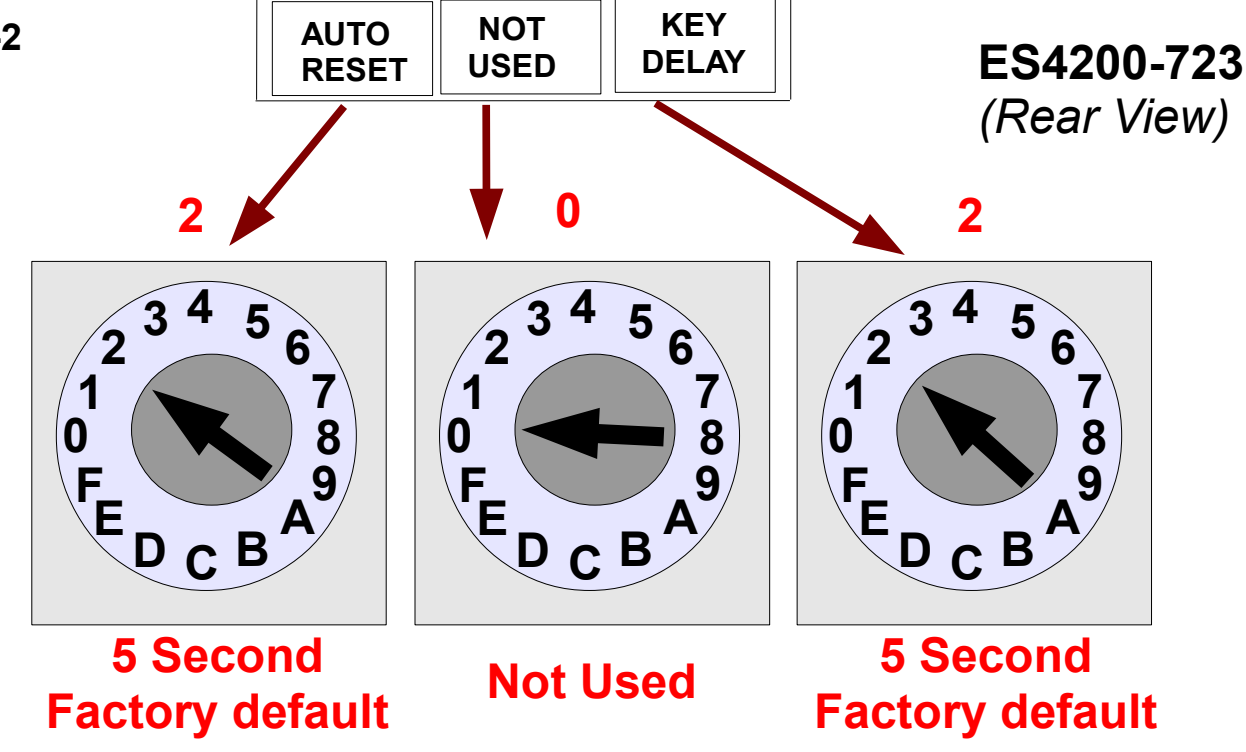

# ES4200-723

## Service Door Alarm

**Specifications: ES4200-723**  
**Power: 12-24 VAC/VDC at (250ma)**  
**Output Relays: N/C & N/O contact 1000ma at 30 VDC**  
**Horn Volume: 80 db**

SET	Auto Reset	Not Used	Key Delay	
			Normal	Extended
0	0 Sec		0 Sec	3 Min
1	3 Sec		3 Sec	3.5 Min
2	5 Sec		5 Sec	4 Min
3	7 Sec		7 Sec	4.5 Min
4	10 Sec		10 Sec	5 Min
5	12 Sec		12 Sec	6 Min
6	15 Sec		15 Sec	7 Min
7	20 Sec		20 Sec	8 Min
8	30 Sec		25 Sec	9 Min
9	45 Sec		30 Sec	10 Min
A	1 Min		35 Sec	20 Min
B	2 Min		45 Sec	30 Min
C	3 Min		1 Min	40 Min
D	4 Min		1.5 Min	50 Min
E	5 Min		2 Min	60 Min
F	Manual		2.5 Min	90 Min