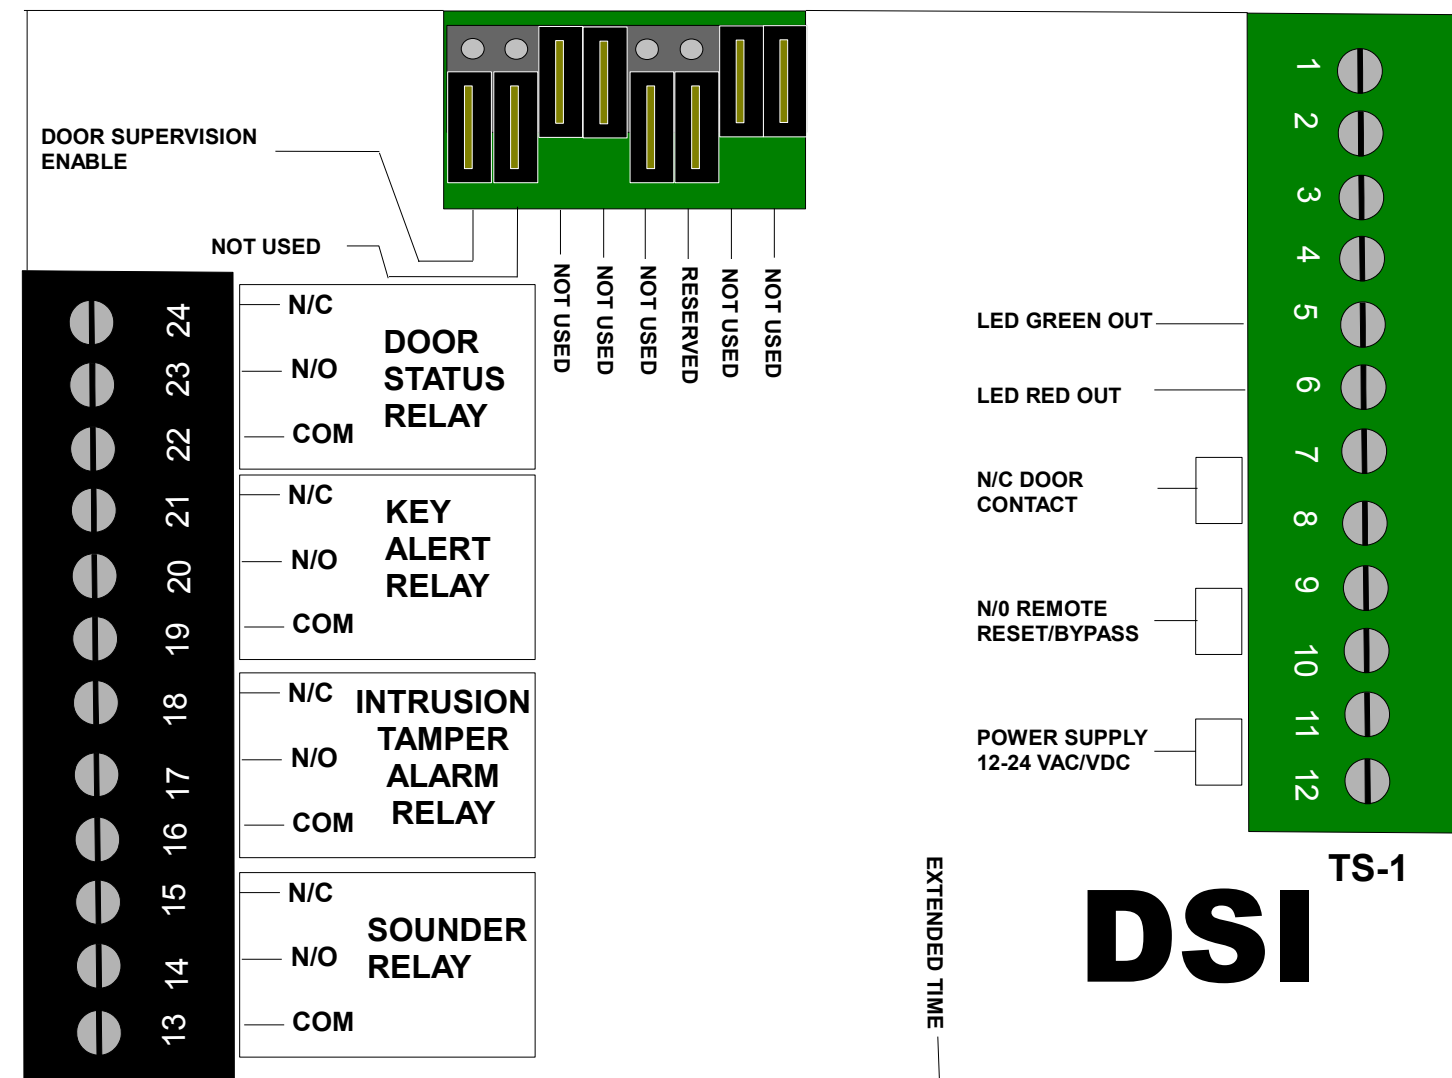

# ES4200-723

## Service Door Alarm

**Specifications: ES4200-723**  
**Power: 12-24 VAC/VDC at (250ma)**  
**Output Relays: N/C & N/O contact 1000ma at 30 VDC**  
**Horn Volume: 80 db**

SET	Auto Reset	Not Used	Key Delay	
			Normal	Extended
0	0 Sec		0 Sec	3 Min
1	3 Sec		3 Sec	3.5 Min
2	5 Sec		5 Sec	4 Min
3	7 Sec		7 Sec	4.5 Min
4	10 Sec		10 Sec	5 Min
5	12 Sec		12 Sec	6 Min
6	15 Sec		15 Sec	7 Min
7	20 Sec		20 Sec	8 Min
8	30 Sec		25 Sec	9 Min
9	45 Sec		30 Sec	10 Min
A	1 Min		35 Sec	20 Min
B	2 Min		45 Sec	30 Min
C	3 Min		1 Min	40 Min
D	4 Min		1.5 Min	50 Min
E	5 Min		2 Min	60 Min
F	Manual		2.5 Min	90 Min