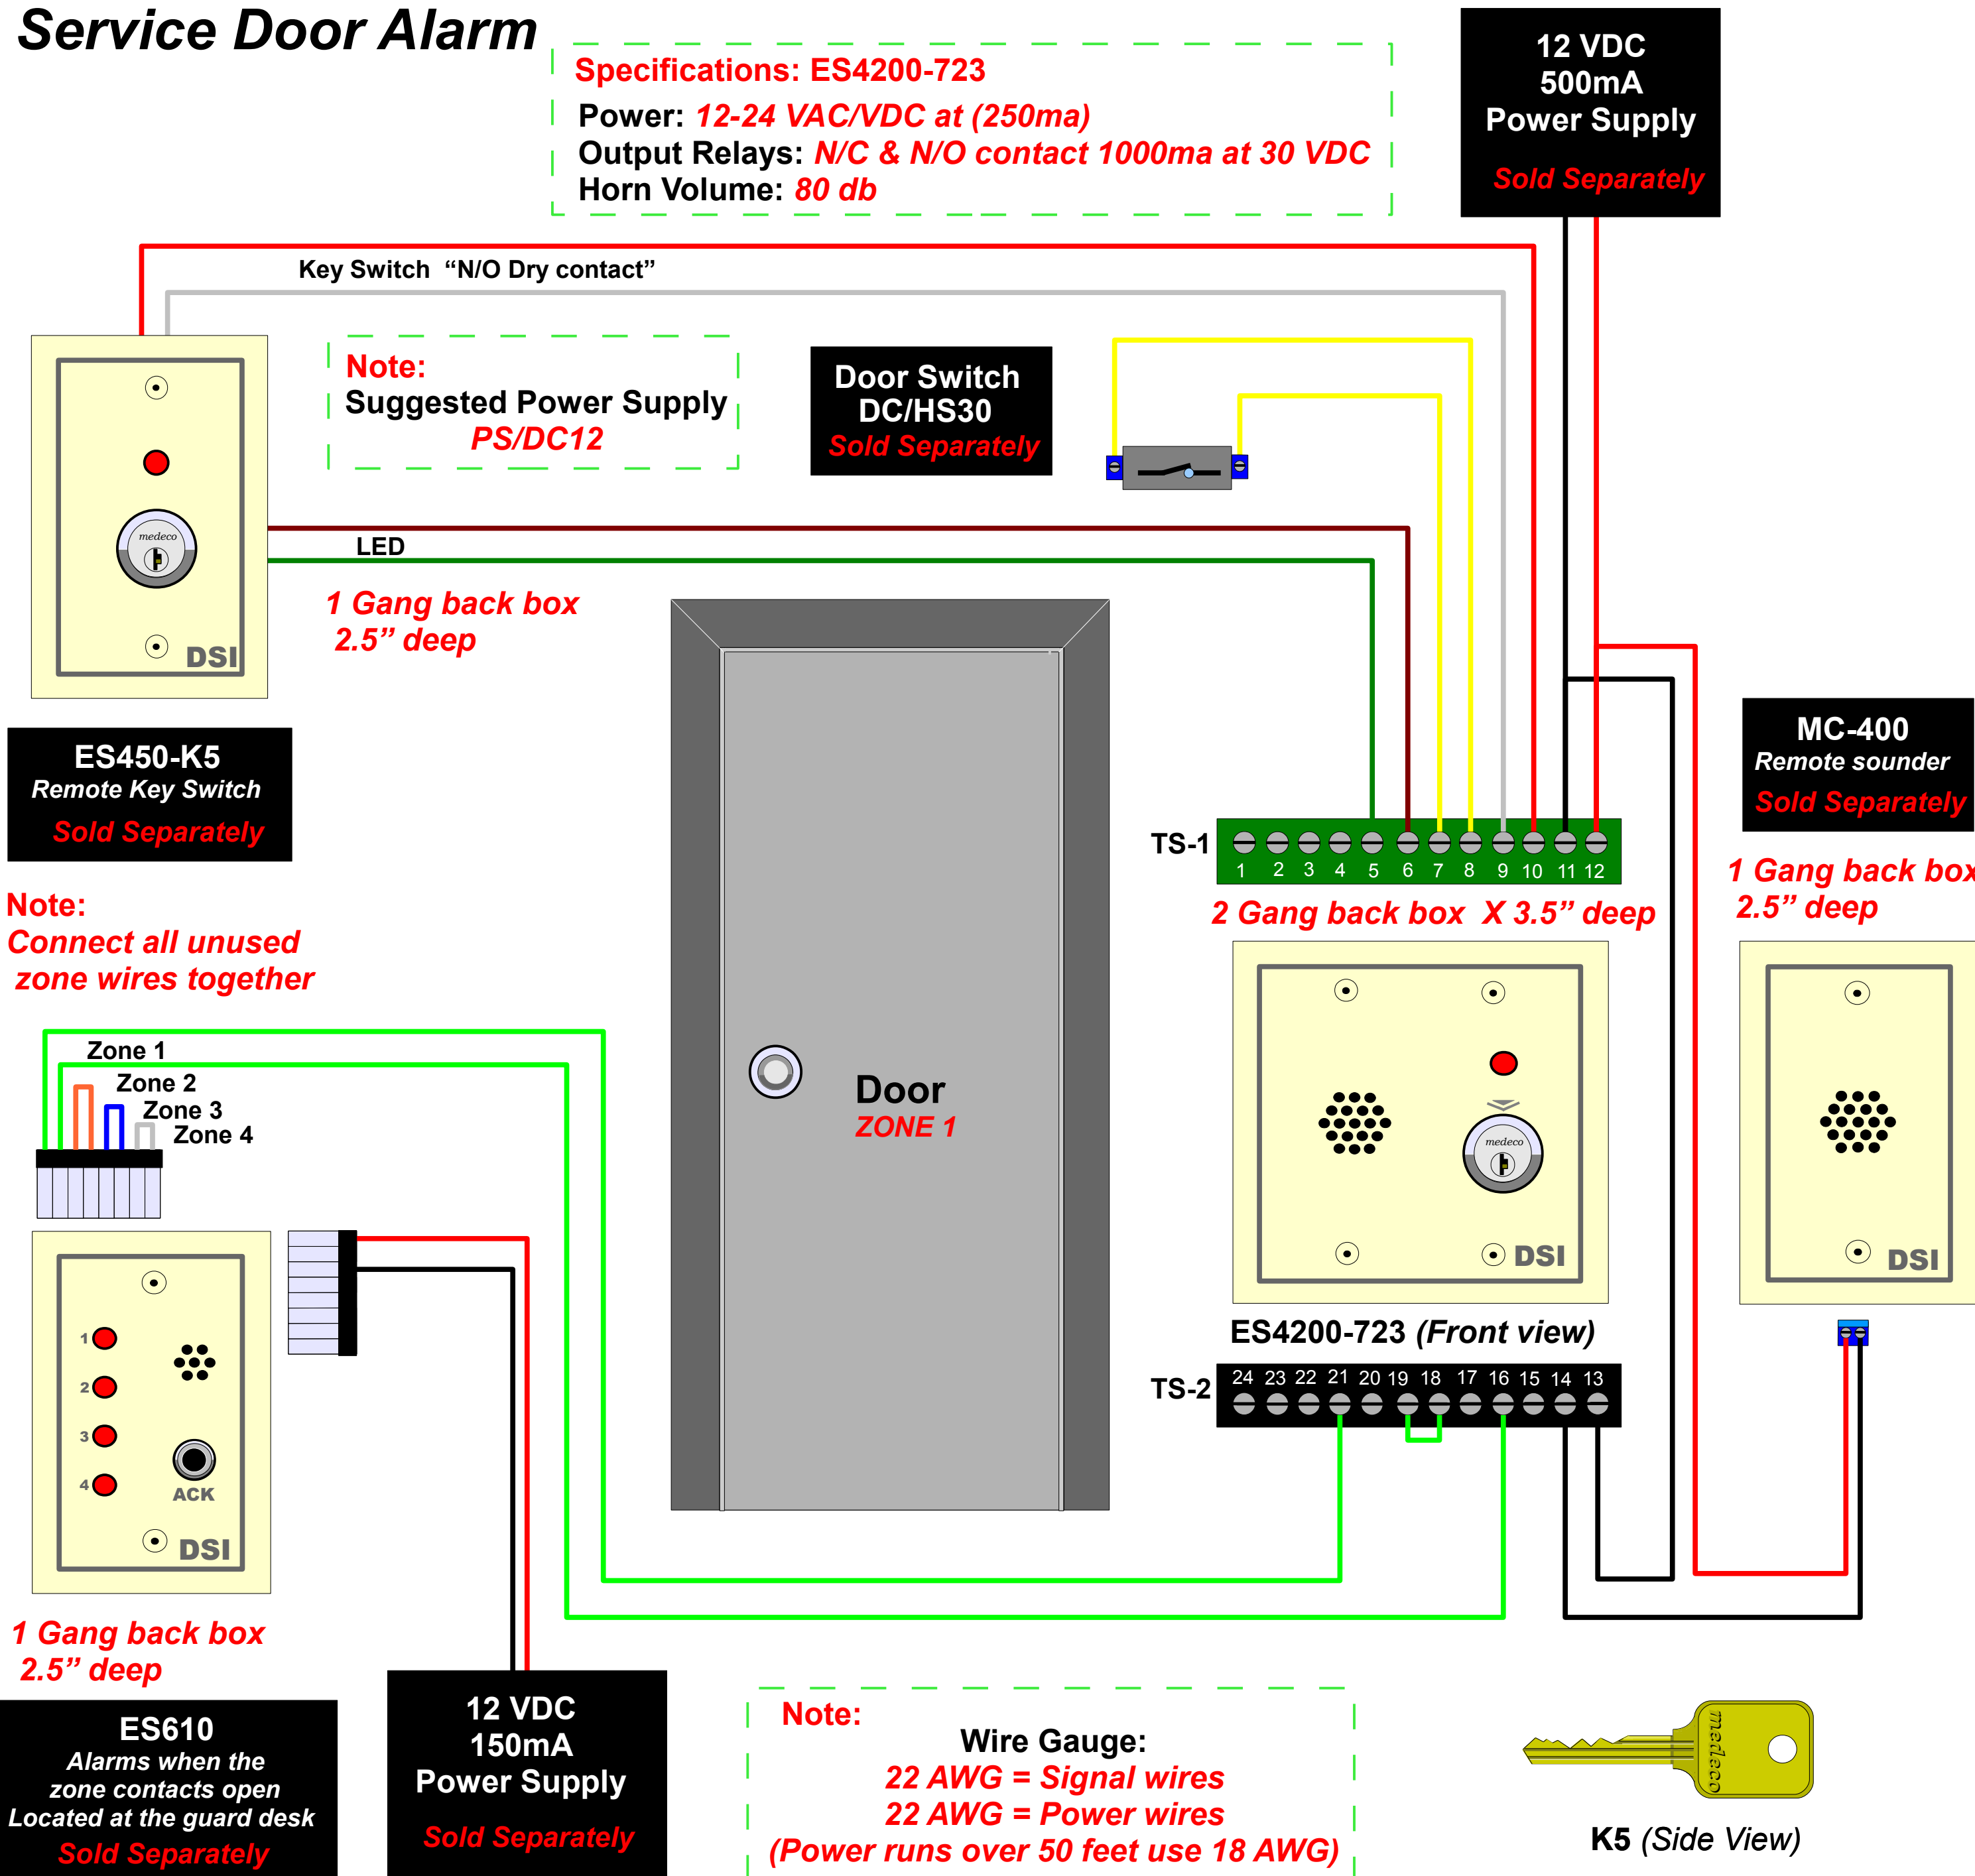

# ES4200-723

## Service Door Alarm

**Specifications: ES4200-723**  
**Power: 12-24 VAC/VDC at (250ma)**  
**Output Relays: N/C & N/O contact 1000ma at 30 VDC**  
**Horn Volume: 80 db**

SET	Auto Reset	Not Used	Key Delay	
			Normal	Extended
0	0 Sec		0 Sec	3 Min
1	3 Sec		3 Sec	3.5 Min
2	5 Sec		5 Sec	4 Min
3	7 Sec		7 Sec	4.5 Min
4	10 Sec		10 Sec	5 Min
5	12 Sec		12 Sec	6 Min
6	15 Sec		15 Sec	7 Min
7	20 Sec		20 Sec	8 Min
8	30 Sec		25 Sec	9 Min
9	45 Sec		30 Sec	10 Min
A	1 Min		35 Sec	20 Min
B	2 Min		45 Sec	30 Min
C	3 Min		1 Min	40 Min
D	4 Min		1.5 Min	50 Min
E	5 Min		2 Min	60 Min
F	Manual		2.5 Min	90 Min