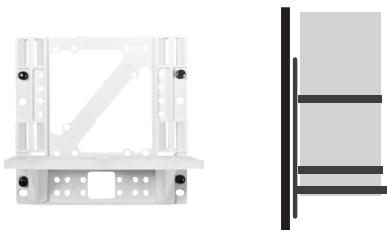

Universal Mounting System (UMS)

The patented Universal Mounting Plate and tape offer versatile options for mounting smart components.

Rail Mounting System (RMS)

The patented adjustable Rail Mounting Plate and brackets offer quick and easy installation of smart components. Available in 7" or 10".

Shelf Mounting System (SMS)

The Shelf Mounting System provides a stable, secure platform for oversize and heavy smart components.

PRIMEX NOW OFFERS THREE WAYS TO MOUNT COMPONENTS IN SOHO PRO™ MEDIA PANELS

Primex offers a selection of mounting systems and accessories for your smart home that allow for pre-mounting of components and plug-and-play installation.

Reduce in-home time by quickly and easily mounting a whole range of smart components within a Primex SOHO Pro™ Media Panels for an efficient, tidy installation.

Q&A

WHAT IS THE DIFFERENCE BETWEEN THE THREE?

The Universal Mounting System utilizes special mounting tape that can be easily attached and removed. The Rail Mounting System uses a series of brackets that are easily adjusted for a wide range of components. The Shelf Mounting System provides a stable, secure platform for oversize and heavy components.