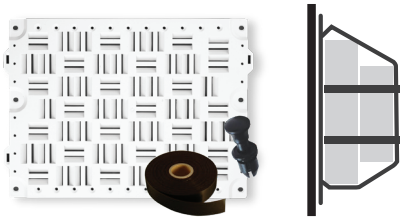

Universal Mounting System (UMS)

The patented Universal Mounting Plate and tape offer versatile options for mounting smart components.

Rail Mounting System (RMS)

The patented adjustable Rail Mounting Plate and brackets offer quick and easy installation of smart components. Available in 7" or 10".

Shelf Mounting System (SMS)

The Shelf Mounting System provides a stable, secure platform for oversize and heavy smart components.

PRIMEX NOW OFFERS THREE WAYS TO MOUNT COMPONENTS IN SOHO PRO™ MEDIA PANELS

Primex offers a selection of mounting systems and accessories for your smart home that allow for pre-mounting of components and plug-and-play installation.

Reduce in-home time by quickly and easily mounting a whole range of smart components within a Primex SOHO Pro™ Media Panels for an efficient, tidy installation.

Q&A

WHAT IS THE DIFFERENCE BETWEEN THE THREE?

The Universal Mounting System utilizes special mounting tape that can be easily attached and removed. The Rail Mounting System uses a series of brackets that are easily adjusted for a wide range of components. The Shelf Mounting System provides a stable, secure platform for oversize and heavy components.