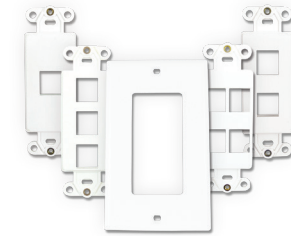

WALLPLATES

Part #	Description
125-0957-WT	Single-gang wall plate, 1-port
125-0958-WT	Single-gang wall plate, 2-port
125-0955-WT	Single-gang wall plate, 3-port
125-0956-WT	Single-gang wall plate, 4-port
125-1517-WT	3 Port Wall Plate Kit w/ 2 x Blank Keystones - White

Part #	Description
125-1241-WT	Oversize wall plate, 1-port, glossy
125-1236-WT	Oversize wall plate, 2-port, glossy
125-1242-WT	Oversize wall plate, 3-port, glossy
125-1243-WT	Oversize wall plate, 4-port, glossy
125-1244-WT	Oversize wall plate, 6-port, glossy
125-1288-WT	Oversize wall plate, 2-port, w/Cat6 & Coax, glossy
125-1237-WT	Oversize wall plate, 2-port, w/Cat6 & Coax, textured

Part #	Description
125-0951-WT	Decorative wall jack, 1-port
125-0952-WT	Decorative wall jack, 2-port
125-0953-WT	Decorative wall jack, 3-port
125-0954-WT	Decorative wall jack, 4-port
125-0950-WT	Decorative wall plate

KEYSTONES

Part #	Description
125-0949-WT	Cat5e, 110 IDC, 90° HD
125-0948-WT	Cat5e, 110 IDC, 180° HD

Part #	Description
125-0947-WT	Cat6, 110 IDC, 90° HD
125-0946-WT	Cat6, 110 IDC, 180° HD

Part #	Description
125-1628-WT	Cat6A, 180° Tool-less, Unshielded
125-1629-WT	Cat6A, 180° Tool-less, Shielded