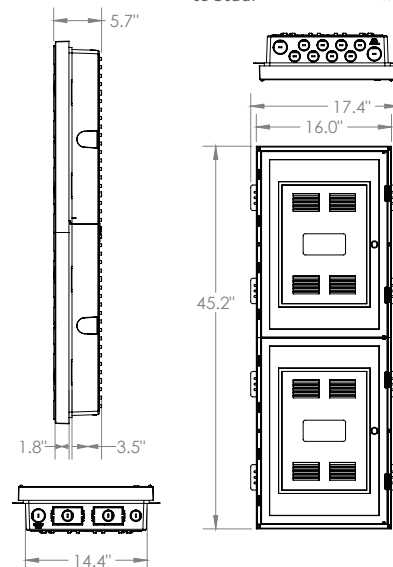

Also available in 21", 30", and 63" sizes.

2. DIMENSIONS

Inside: H 42"/W 14"/D 5.0" (scalable in 21" increments)

Outside: H 45.2"/W 17.4"/D 5.7"

3. FEATURES & BENEFITS

- WiFi-transparent, engineered plastic delivers up to 15x more WiFi pass-through than metal alternatives.
- Large internal space for installation of active, passive, and cable management components.
- Adds 1" of depth; reduces by 1" width to allow for larger components, side by side mounting and corner installation.
- Standardized mounting hole pattern supports unique Primex Rail, Shelf, and Universal Mounting Systems for components.
- Multiple entry/exit knockouts on top and bottom support microduct and robust cable runs.
- Lightweight design for easy transport and installation.
- Optional Side Mount Clips (SMC) available for side mount installation in non-standard stud spacing.
- Optional key or hex locks available for enhanced security.
- UL-compliant and fire-retardancy tested for heightened safety and durability.

*Enclosures should not be mounted in a fire-rated wall.

4. CONFIGURATIONS

Part #	Part Name	Description
125-1744	P4200KND	42" Enc. Base & Narrow/Deep Hinged Lid
125-0993	P4200B	42" Enclosure Base (no lid)
125-1644	P4200NDLF	42" Narrow Deep Enclosure Hinged Lid (no base)
125-1777	SMC	Side Mounting Clips (40pc)
125-1073	KLK	MDE Key Lock (1pc)
125-1678	HLK	MDE Hex Lock (1pc)

Standard Frame

125-1073 Key Lock
125-1678 Hex Lock

Shelf Mounting System (SMS)

Narrow/Deep Frame

Installed SMC for affixing sidewall to stud.

SMC fits mounting tape for cable management.

FOR MORE INFORMATION CONTACT: