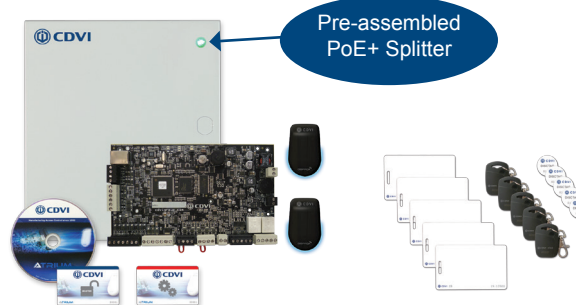

A22POEKB

2-Door NANO Kit

- 1 x A22POE
- 2 x NANOPB (black mini proximity readers)
- 15 credentials
  (5 x CS, 5 x KTAG and 5 x DISCTAG)
- FREE Software

*Elevate
Your Expectations*