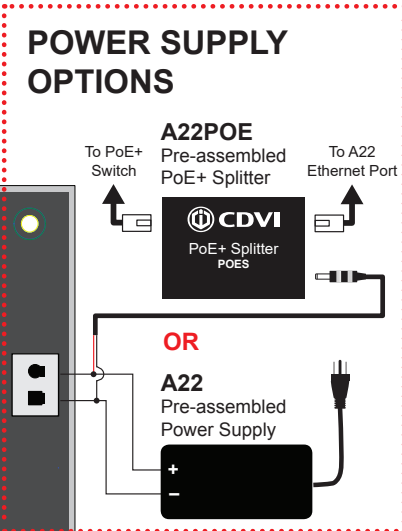

Web-Based IP Controller