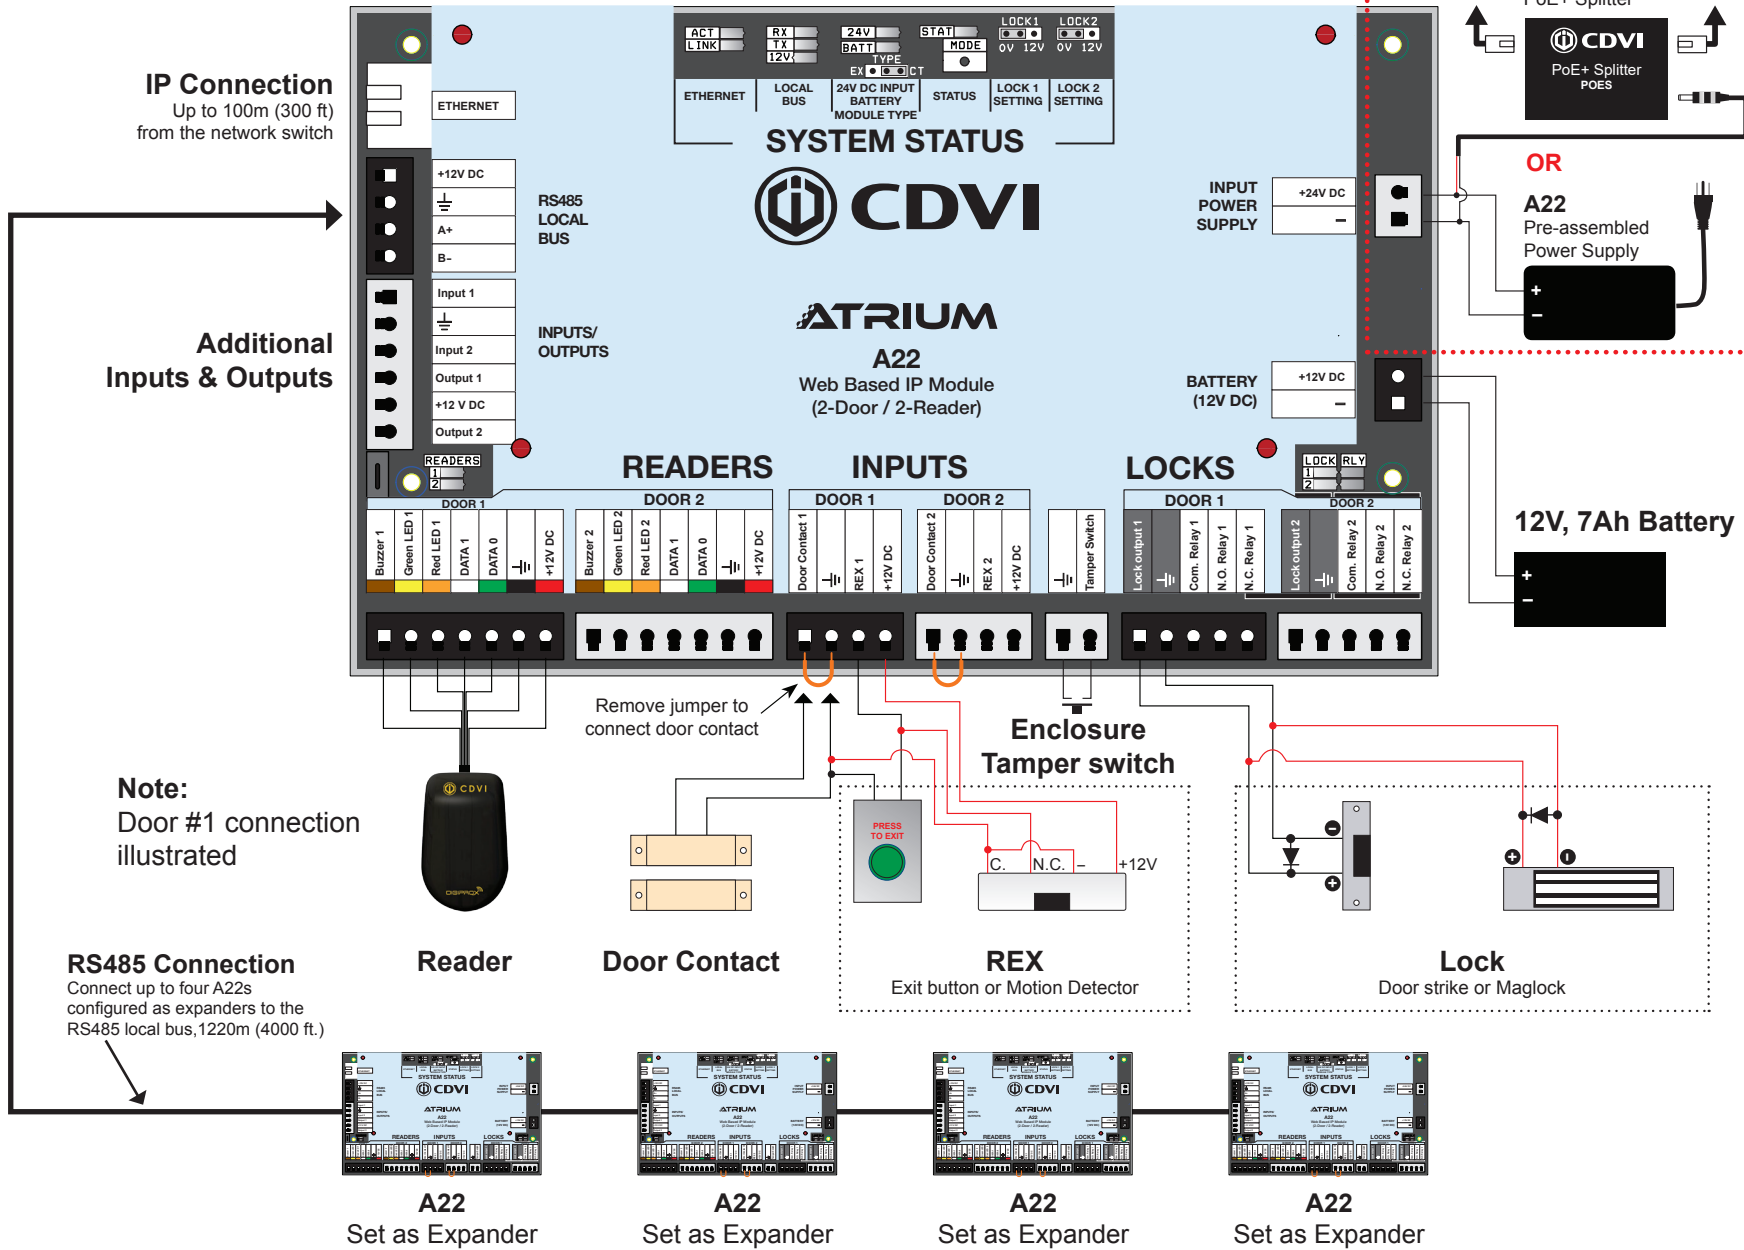

#### 2-Door NANO Kit

- 1 x A22POE
- 2 x NANOPB (black mini proximity readers)
- 15 credentials  
(5 x CS, 5 x KTAG and 5 x DISCTAG)
- FREE Software

*Elevate  
Your Expectations*

*The installer's choice*  
cdvi.ca

# Web-Based IP Controller

# Elevate Your Expectations

ATRIUM 4.10 raises the bar in terms of door capacity, elevator management, ease of use, product integration and improved communications.

ATRIUM 4.10 increases door capacity from 10 IP connections in previous versions to 50 A22 door controllers connected directly to the network. Manage 500 doors with ease!