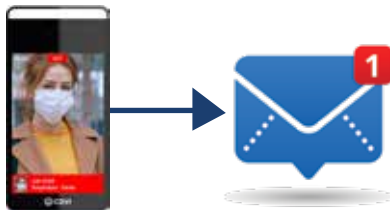

MASK DETECTION

FACIAL RECOGNITION

Be Proactive

30 000 FACES

Recognizes up to 30,000 faces

EMAIL NOTIFICATION

Automatically sends email notification when an abnormal temperature is detected or when the mask is missing.