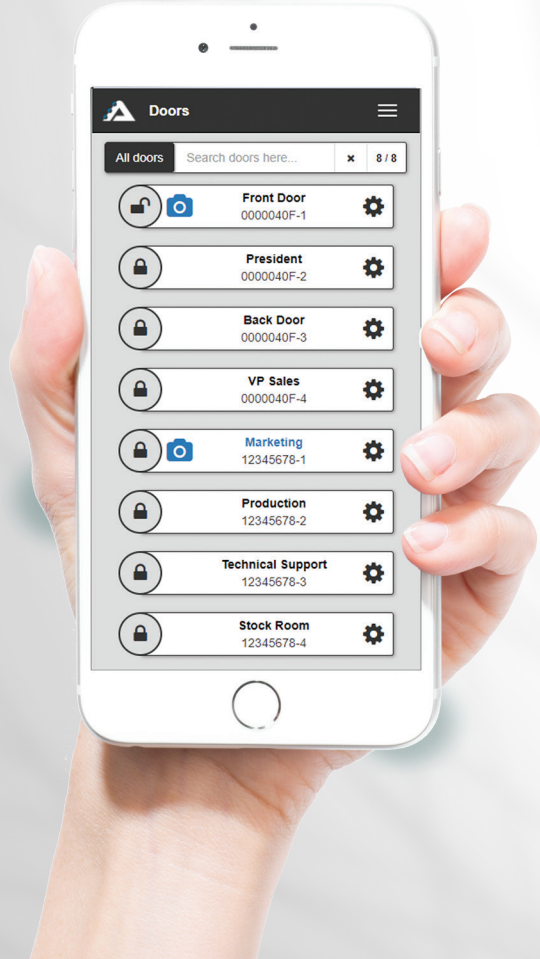

ATRIUM

ACCESS CONTROL

Innovating Simplicity

Manufacturer by:

cdvi.ca

*“Stay in control using any
smarthphone, tablet or Web browser”*

*“Smooth and user-friendly
navigation at your finger tips! “*

ATRIUM
ACCESS CONTROL