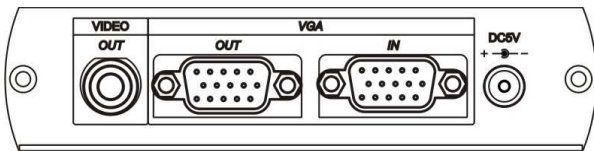

View of Back Panel:

Resolution Menu:

Screen Resolution	Screen Refresh Rate
640 x 480	60,72,75,85hz
800 x 600	60,72,75,85hz
1024x768	60,72,75hz

Specification:

ITEM NO.	CVC
Input Signal	VGA x1
Output Signal	Composite Video (BNC) x 1, VGA X1 15 pin D female connector
Power Consumption	500mA
Power Supply	DC5V 2Amp Regulated Power Supply
Temperature	Operation: 0 to 55 C, Storage: -20 TO 85 C, Humidity: up to 95%
Dimension W x H x D mm	125mm x 96mm x30mm
Weight g	280g