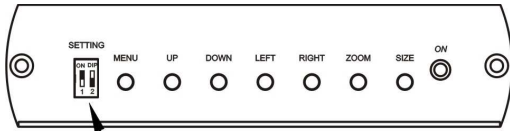

On Screen Display Function

HSIZE
VSIZE
BRIGHTNESS
CONTRAST
HUE (This function with NTSC system only)
SATURATION
FLICK
SHARPNESS
OSD (on screen display) BACKGROUND

View of Front Panel:

PAL/NTSC SELECT

SETTING	1	2
PAL	OFF	OFF
NTSC	ON	ON

MENU	display main menu OSD
UP	adjust picture move to up
DOWN	adjust picture move to down
LEFT	adjust picture move to left
RIGHT	adjust picture move to right
SIZE	auto adjust picture to the middle position
ZOOM	magnify the picture up to 9 times

* ZOOM magnifies the picture up to 9times with 「UP」 「DOWN」 「LEFT」 「RIGHT」 button.