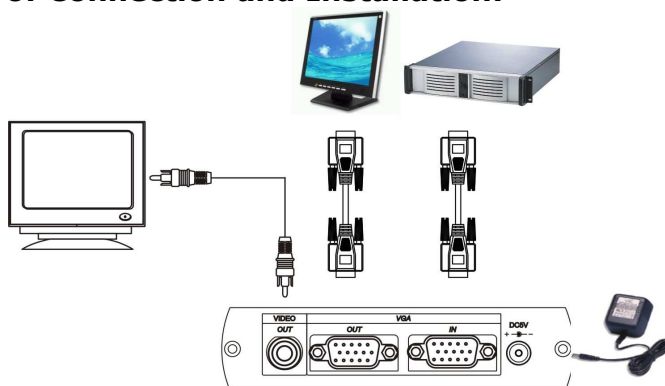

### VGA to BNC converter

This VGA to BNC converter also features a VGA output port that allows for VGA Loop-Through. You can simultaneously view video on a VGA monitor while viewing the video on your CRT ,TV monitor. It convert your VGA signal to be viewed on any TV, projector, or any other viewing device that uses standard BNC (RCA) connector with this simple external device.

#### Features:

- Use TV as PC monitors to view presentations, games, pictures and movies or browse the Web.
- Connects your DVR with VGA output to existing TV or CRT monitor.
- Ideal for notebook computer users to easily connect and use a large-format monitor.
- Video standards: NTSC/NTSC-EIAJ/PAL/PAL-M/PAL-N/SECAM.
- Resolutions support: 640 x 480 (up to 85 Hz), 800 x 600 (up to 85 Hz) and 1024 x 768 (up to 75 Hz).
- Input port: VGA (DB15).
- Dual output ports: composite video (BNC connector), VGA (DB15).
- Image controls: Horizontal and vertical size, brightness, contrast, hue, saturation, sharpness and on screen display background.
- Simple and quick to install; Windows and Mac compatible.
- No driver or operating system requirements; compatible with Windows and Mac computers.

#### View of Connection and Installation:

### Specification:

ITEM NO.	CVC
Input Signal	VGA x1
Output Signal	Composite Video (BNC) x 1, VGA X1 15 pin D female connector
Power Consumption	500mA
Power Supply	DC5V 2Amp Regulated Power Supply
Temperature	Operation: 0 to 55 C, Storage: -20 TO 85 C, Humidity: up to 95%
Dimension W x H x D mm	125mm x 96mm x30mm
Weight g	280g