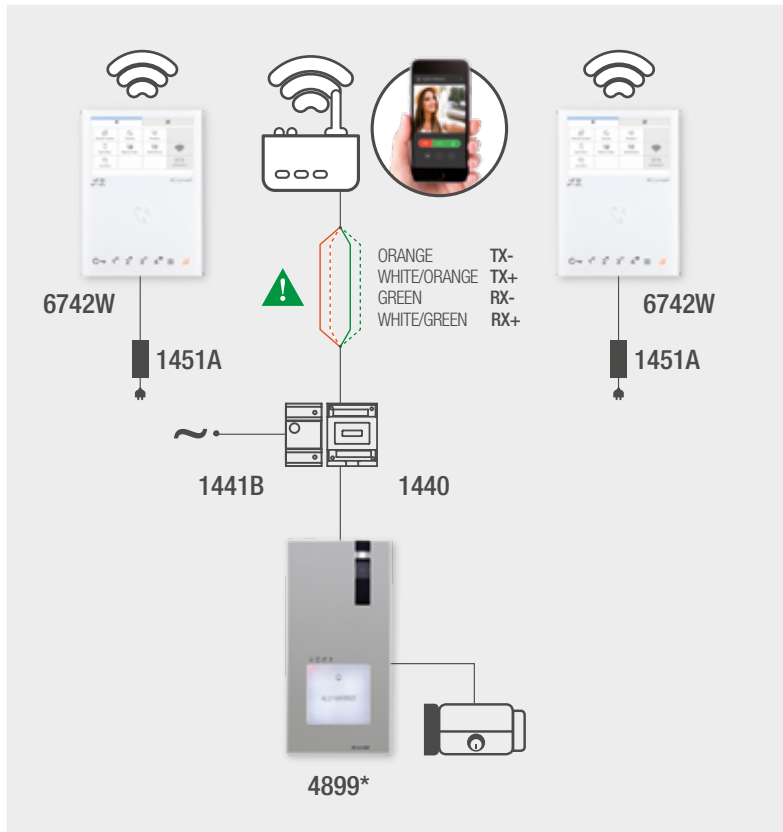

* Standard product with "kit set-up"

STANDARD
CONFIGURATION

TWO ENTRANCE PANELS AND TWO VIDEO INTERNAL
UNITS EXPANSION (SINGLE-FAMILY)

*Also available with IKALL METAL ViP Entrance Panel.

MAXIMUM EXPANDIBILITY:
FOUR DIFFERENT APARTMENTS

WIRED CONNECTION TO THE ROUTER
(SINGLE-FAMILY INSTALLATIONS) ONLY

INTERNAL UNITS WIFI CONNECTION TO THE ROUTER
(SINGLE-FAMILY INSTALLATIONS) ONLY

*Also available with IKALL METAL ViP Entrance Panel.

External Unit - Quadra

Internal Unit - Mini Handsfree Wi-Fi

Always connected, wherever you are.

6.3 Inch
4.53 Inch ← 0.87 Inch

- Wi-Fi port Wi-Fi 802.11b/g/n 2.4 GHz
- Receive and answer calls from video door entry on smartphone / tablet
- Connection between monitor and smartphone in a few easy steps
- 4.3" 16:9 colours monitor
- Wall-mounted and desk base installation with dedicated accessory
- Equipped with 8 soft-touch keys
- Indicator LEDs for incoming calls, door open, privacy and "doctor" function and pending messages
- Equipped with 3 programmable inputs
- Adjustable backlight brightness, key feedback and ringtone volume
- Induction loop (with T position) included
- Separate bracket for easy and fast cabling