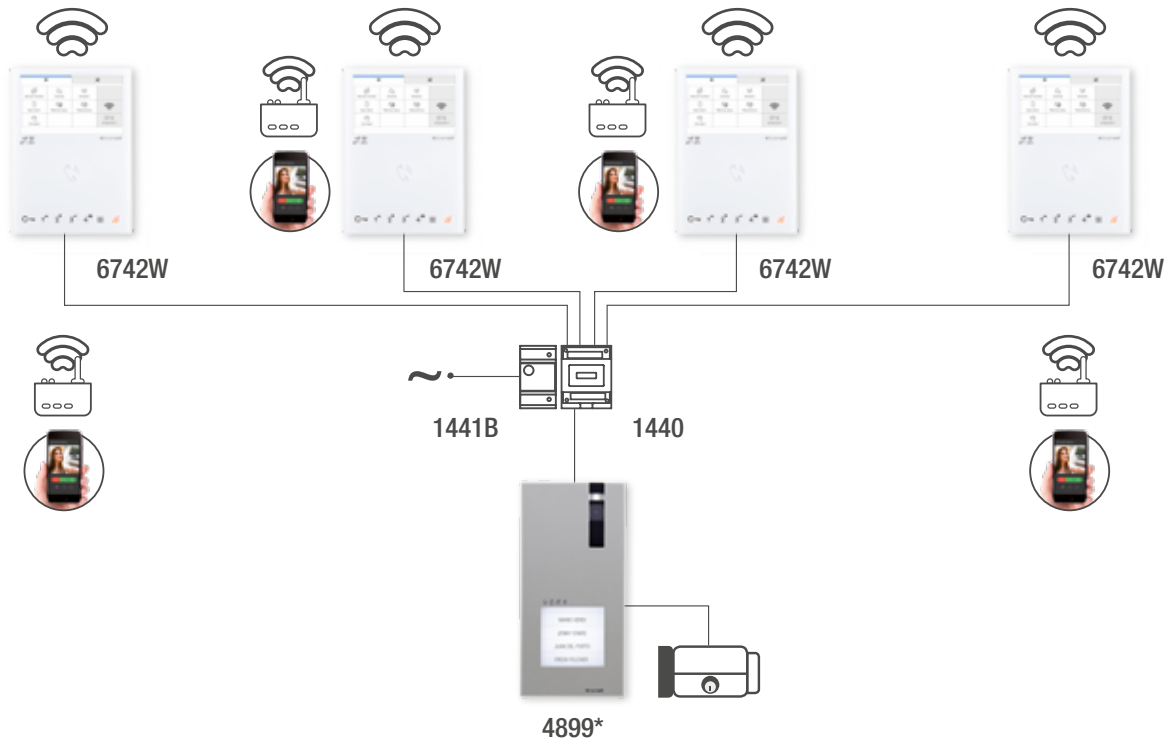

* Standard product with "kit set-up"

STANDARD
CONFIGURATION

TWO ENTRANCE PANELS AND TWO VIDEO INTERNAL
UNITS EXPANSION (SINGLE-FAMILY)

*Also available with IKALL METAL ViP Entrance Panel.

MAXIMUM EXPANDIBILITY:
FOUR DIFFERENT APARTMENTS

WIRED CONNECTION TO THE ROUTER
(SINGLE-FAMILY INSTALLATIONS) ONLY

INTERNAL UNITS WIFI CONNECTION TO THE ROUTER
(SINGLE-FAMILY INSTALLATIONS) ONLY

*Also available with IKALL METAL ViP Entrance Panel.

External Unit - Quadra