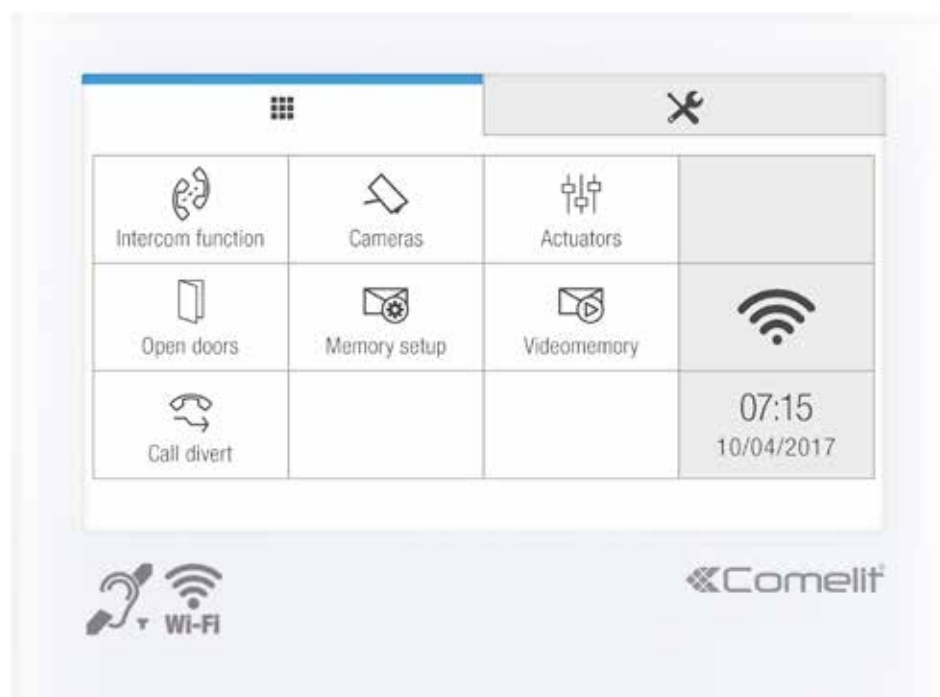

Internal Unit - Mini Handsfree Wi-Fi

Always connected, wherever you are.

6.3 Inch
4.53 Inch ← 0.87 Inch

- Wi-Fi port Wi-Fi 802.11b/g/n 2.4 GHz
- Receive and answer calls from video door entry on smartphone / tablet
- Connection between monitor and smartphone in a few easy steps
- 4.3" 16:9 colours monitor
- Wall-mounted and desk base installation with dedicated accessory
- Equipped with 8 soft-touch keys
- Indicator LEDs for incoming calls, door open, privacy and "doctor" function and pending messages
- Equipped with 3 programmable inputs
- Adjustable backlight brightness, key feedback and ringtone volume
- Induction loop (with T position) included
- Separate bracket for easy and fast cabling

▼ Easy-to-use Graphical user Interface

◀ YOU HAVE
EVERYTHING
UNDER
CONTROL

FEATURES AND FUNCTIONS	6742W
Surface mounting	Yes
Desk base-mounting	Yes
Induction loop	Yes
Display size	4,3" 16/9
Resolution (pixels)	480x272pixel
Video codec	H.264
Product colour	White
Number of standard buttons	8
LED indicator lights	4
Electronic ringtone	Yes
Ringtone volume control	Yes
Power supply voltage	36÷57Vdc (PoE)
Stand-by absorption (mA)	54,94V 30mA
In-call absorption (mA)	54,94V 42mA
In-communication absorption (mA)	54,94V 46mA
IP protection rating	IP30
Operating temperature (°F)	278.15 ÷ 313.15
Product weight (g)	0,54 Kg
Terminals	IN1 IN2 IN3 GND
Network connection	RJ45 10/100 Mbps Ethernet Interface
Wi-Fi connection	Wi-Fi port Wi-Fi 802.11b/g/n 2.4 GHz