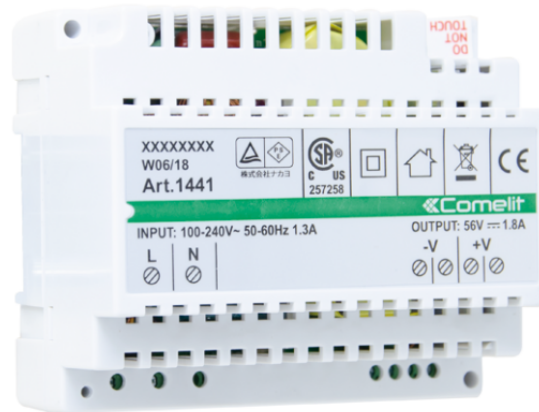

1441

IP (VIP) 110-230VAC/55VDC, 100W POWER SUPPLY UNIT

230Vac/110Vac 100W power supply unit - 55Vdc with DIN bar (6 modules). Dimensions 99 x 93 x 53 mm

1441

IP (VIP) 110-230VAC/55VDC, 100W POWER SUPPLY UNIT

MAIN FEATURES

Applicable to DIN rail	Yes
Number of DIN modules (n°)	6

HARDWARE SPECIFICATIONS

Product weight (oz) (oz)	12.24
--------------------------	-------

GENERAL DATA

Height (inch) (pc)	23.39
Width (inch) (pc)	21.97
Depth (inch) (pc)	12.52
Type of finishing materials	Plastic
Product color	White

COMPATIBILITY

Vip system	Yes
------------	-----

AUDIO/VIDEO FEATURES

Audio/video system	Yes
--------------------	-----

ELECTRICAL SPECIFICATIONS

Power supply	220÷240VAC
Direct voltage output A (VDC)	55
Maximum current absorption (mA)	1.3
Maximum power delivered (W)	100

GENERAL FEATURES

DIN modules (no.) (n°)	6
DIN rail mounted	Yes