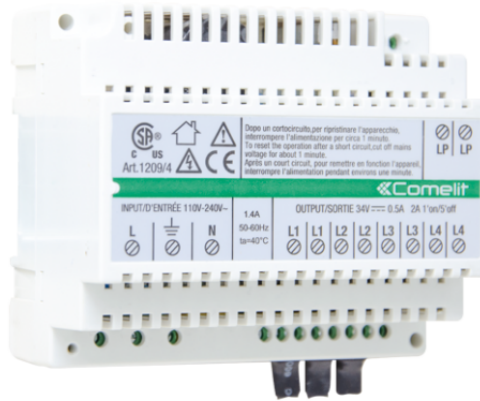

1209/4

4 OUTPUT POWER SUPPLY FOR 2-WIRE VIDEO KIT

Power supply for 2-wires video kit, 4 monitor outputs.

1209/4

4 OUTPUT POWER SUPPLY FOR 2-WIRE VIDEO KIT