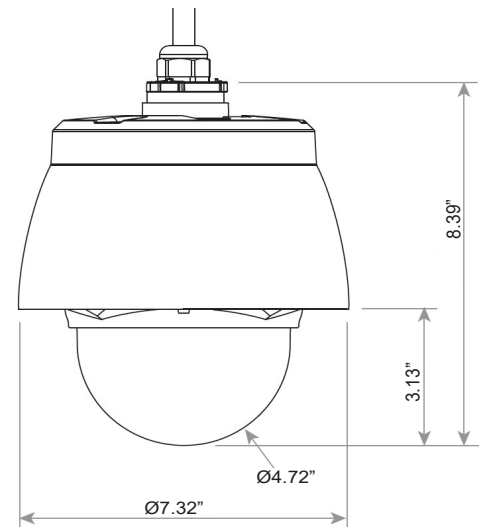

Operating Humidity	0~90% RH(Non-Condensing)
Operating Temperature	-22°F ~ 122°F (-30°~+50°C)
Power Source	24VAC
Power Consumption	1.5A(22w)@24VAC Heater & Fan: 1.7A(45w)@24VAC
Dimension	6.06"(Ø) x 5.90"(H)in
Net Weight	3.53lbs
Approvals	FCC, CE, KC
Ingress Protection	IP66

Features

- 2 Mega Pixel Resolution
- TVI / AHD HD Analog
- Sony STARVIS™
- 22x Zoom Optical
- True WDR (120db)

Software

- Central Point VMS
- Central Point Mobile Android™ iOS™

Dimensions

Mounts

CDC2600WM

CDC2600CL