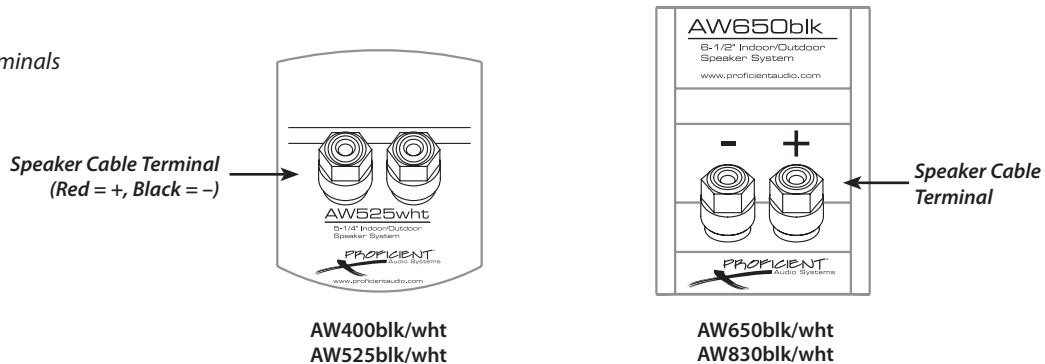

### WIRING

Please use **Diagram 1** below to familiarize yourself with the rear panel of your outdoor speaker.

**AW400blk/wht • AW525blk/wht • AW650blk/wht • AW830blk/wht:** Attach the speaker cable to the speaker cable terminals, observing the proper polarity with your amplifier, + to + (red) and – to – (black). Make sure to connect the right channel to the right speaker and the left channel to the left speaker.

**Diagram 1:**  
*Speaker Cable Terminals*