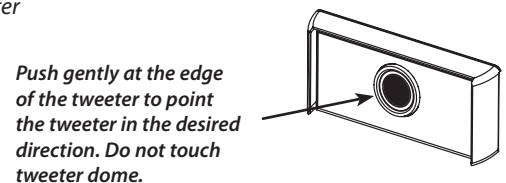

Diagram 3:
Pivoting Tweeter