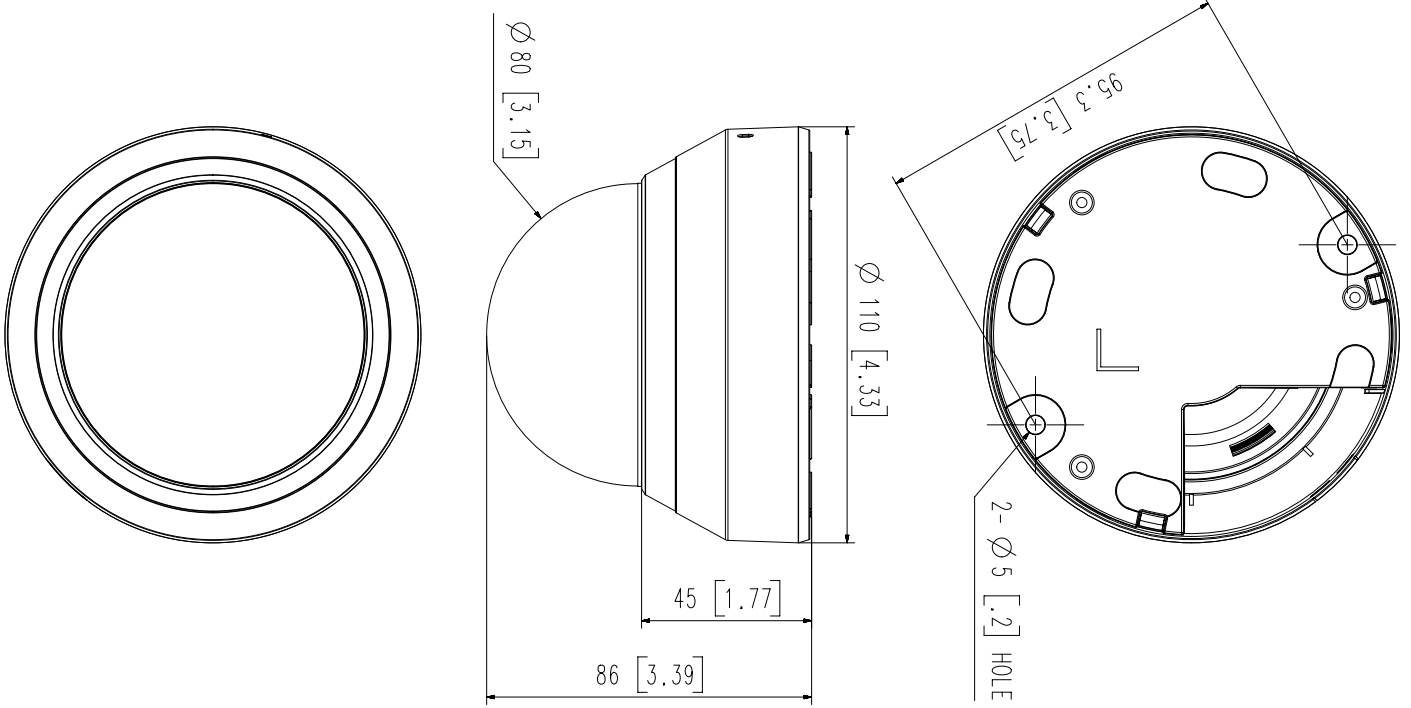

No.	MODEL NAME	DATE
1	QND-6010R/6020R/6030R QND-7010R/7020R/7030R	'19.10.22
2	LND-6010R/6020R/6030R LND-6011R/6021R/6031R	'19.10.22
3	QND-6012R/6022R/6032R	'19.10.22
4	LND-6012R/6022R/6032R	'19.10.22

Unit : mm [inch]   SCALE : 1/1   © Hanwha Technwin