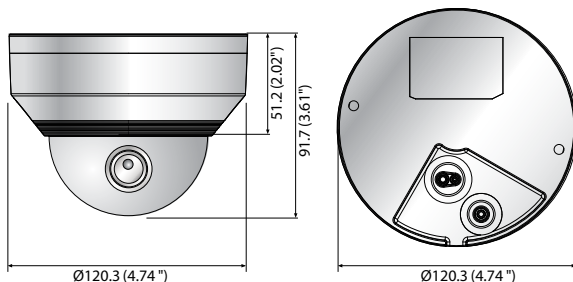

## Key Features

- Max. 2megapixel (1920 x 1080) resolution
- 0.1Lux (Color), 0Lux (B/W, IR LED on)
- 2.8mm/4mm/6mm fixed lens
- Max. 30fps@2M all resolutions (H.265/H.264)
- H.265, H.264, MJPEG codec supported, Multiple streaming
- Motion detection, Tampering, Defocus detection
- Hallway view (90°/270°), LDC support
- Micro SD/SDHC/SDXC memory slot (Max. 128GB)
- IR viewable length 20m/25m/30m
- IP66, IK10, PoE, 12VDC

## Dimensions

Unit : mm (inch)