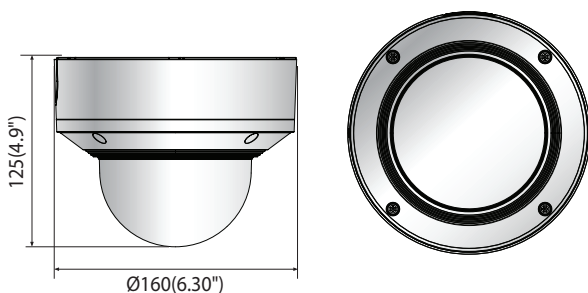

Dimensions

Unit : mm (inch)

Accessories (Optional)