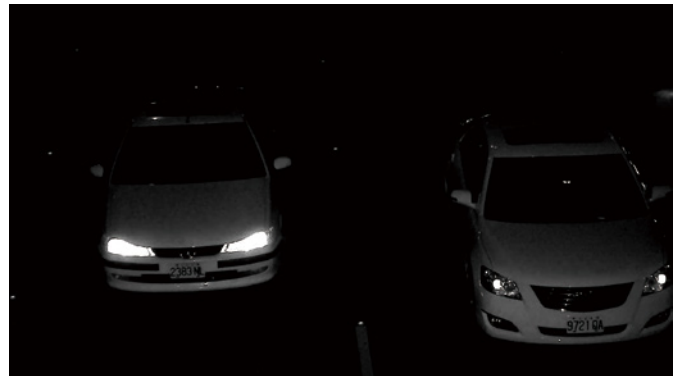

# IP9165-LPC

Box Network Camera

2MP 60fps • SNV II • WDR Pro II • Remote Back Focus •  
License Plate Capture • i-CS

VIVOTEK's IP9165-LPC is a professional H.265 Full HD box network camera offering specialized solutions for License Plate Capture with a unique headlight filter design for traffic monitoring. Featuring dedicated LPC firmware and a compatible lens, the IP9165-LPC provides three different scene modes: LPC-Parking, LPC-Street, and LPC-Highway to match different traffic applications in which cars move at different speeds. With a suitable selection of external IR illuminators, the IP9165-LPC camera will be ideal for 24/7 license plate capture, producing high-detail polished images for reliable license plate recognition of cars travelling up to speeds of 110mph (180km/h).

Equipped with a P-iris lens and a headlight filter design, the camera is capable of capturing clear, high quality video with a resolution of 1920x1080 at a smooth 60 fps in any condition. Further, by employing VIVOTEK's WDR Pro II, 3DNR and SNV II technologies, no matter whether in high contrast or in low light environments, the camera will ensure clear image quality for license plate capture or traffic monitoring. Finally, VIVOTEK's RBF (Remote Back Focus) system for easy focus adjustments and value-added features like DIS and support for i-CS lens ensure image stability and intelligent, precise focus, and in conjunction make the IP9165-LPC the perfect LPR solution for any application, in any condition.

Supreme Anti-Glare Capability:  
Clear Image Captured with IR Illuminators and Headlight Filter