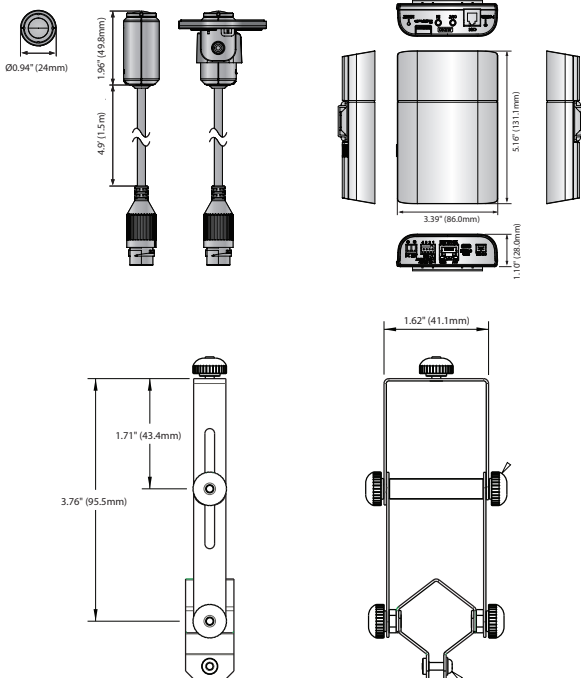

Dimensions

Unit: inch (mm)

XNB-H6240A