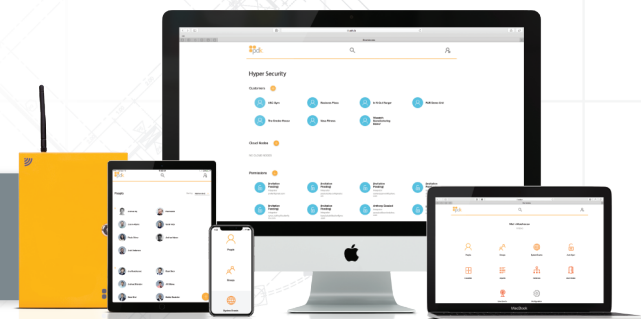

follow us

801.317.8802 | prodatakey.com