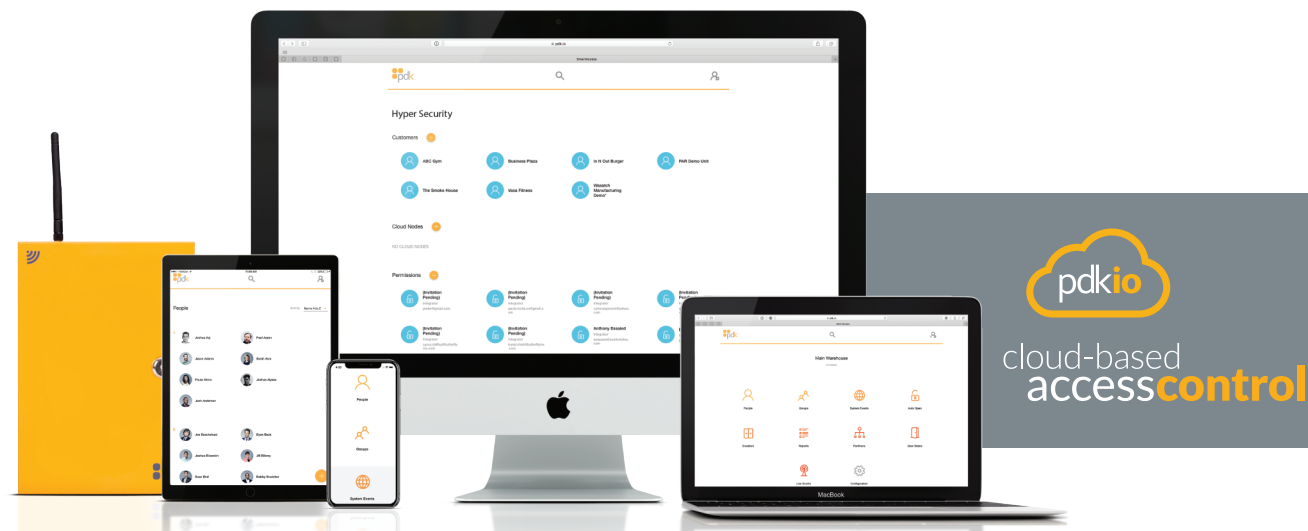

Red™ highsecurity
controllers | readers | credentials

anytime

anywhere

anydevice

A platform built for security

Security platforms are only as secure as they are updated in real-time. Every part of the pdk platform receives real-time updates, including controllers, firmware, and pdk's advanced Red Readers. Real-time administration of the pdk platform adds to its security. Quickly receive notifications, manage adding, changing, and deleting information all from your mobile device in real-time.

We lead the industry with the highest security standards to protect user data and privacy. This includes Two Factor and optional secure hardware token authentication at login.

advanced security

ProdataKey Red products lead the industry in platform security. This includes OSDP, mobile, and encrypted credential communication.

self discoverable

PDK Red Controllers are automatically discoverable by the pdk platform when connected to the network; no need to configure IP addresses.

power monitoring

Equipped with a fully supervised onboard power circuit that monitors input, output, battery voltage, and overall controller health.

mobile management

Easily manage all your customers in a single app.

We designed the pdk io app for both dealers and their clients.

- Manage Multiple Locations
- Instant Alerts
- People & Groups
- Permissions
- Live Events
- Partitions
- Custom Reports
- ElevatorControl

Red | highsecurity readers

With OSDP secure connectivity, high (13.56MHz) and low-frequency (125 kHz) communication, and mobile-ready options, Red Readers are secure, versatile readers ready to handle every application.

Red | highsecurity credentials