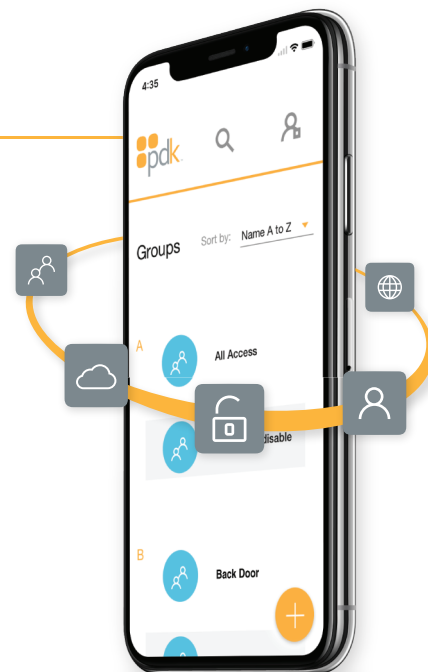

pdk touchapp

Your phone is your credential

The touch mobile app allows you to use your smart device to remotely access any door you've been granted access to through pdk io.

Anytime. Anywhere. Any Device.

Unlock entrances remotely

Unlock any door with the push of a button directly from the touch mobile app. This functionality will only be available on entryways matching the user's permission levels.

Organize by frequency

self discoverable

PDK Red Controllers are automatically discoverable by the pdk platform when connected to the network; no need to configure IP addresses.

power monitoring

Equipped with a fully supervised onboard power circuit that monitors input, output, battery voltage, and overall controller health.

mobile management

Easily manage all your customers in a single app.

We designed the pdk io app for both dealers and their clients.

- Manage Multiple Locations
- Instant Alerts
- People & Groups
- Permissions
- Live Events
- Partitions
- Custom Reports
- ElevatorControl