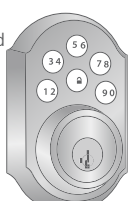

Z-WAVE DEADBOLTS

Z-Wave Kwikset Deadbolt

- Fits standard doors (1 3/8"-2") with no new screw holes required
- Customizable access codes
- One-touch locking
- Back-lit keypad
- Alarm sounds after 3 consecutive incorrect codes are entered