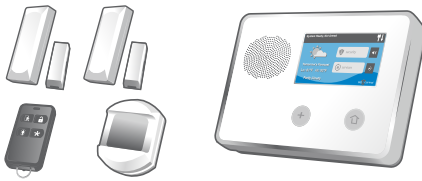

2GIG-GCKIT211S

*KIT INCLUDES:

- (1) 2GIG-CP21-345S Spanish Go!Control Panel
- (2) 2GIG-DW10-345 Door/Window Contact
- (1) 2GIG-PIR1-345 Passive Infrared Motion Detector
- (1) 2GIG-KEY2-345 Key Ring Remote