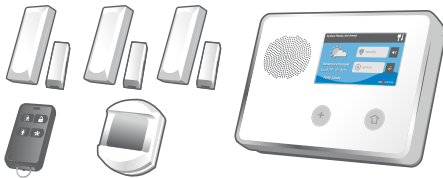

CONTROL PANEL & KEYPAD KITS

2GIG-GCKIT311

*KIT INCLUDES:

- (1) 2GIG-CP21-345E English Go!Control Panel
- (3) 2GIG-DW10-345 Door/Window Contact
- (1) 2GIG-PIR1-345 Passive Infrared Motion Detector
- (1) 2GIG-KEY2-345 Key Ring Remote

2GIG-GCKIT410

*KIT INCLUDES:

- (1) 2GIG-CP21-345E English Go!Control Panel
- (4) 2GIG-DW10-345 Door/Window Contact
- (1) 2GIG-PIR1-345 Passive Infrared Motion Detector

2GIG-GCKIT31GB

*KIT INCLUDES:

- (1) 2GIG-CP21-345E English Go!Control Panel
- (3) 2GIG-DW10-345 Door/Window Contact
- (1) 2GIG-KEY2-345 Key Ring Remote
- (1) 2GIG-GB1-345 Glass Break Detector

2GIG-GCKIT211S

*KIT INCLUDES:

- (1) 2GIG-CP21-345S Spanish Go!Control Panel
- (2) 2GIG-DW10-345 Door/Window Contact
- (1) 2GIG-PIR1-345 Passive Infrared Motion Detector
- (1) 2GIG-KEY2-345 Key Ring Remote

2GIG-CP-DESK

Go!Control Desktop Kit

- Allows panel to sit at two different viewing angles
- Sleek form factor
- Bumper pads to protect furniture & prevent sliding
- Works with any Go!Control Panel

2GIG-TS1-DESK

TS1 Desktop Kit

- Allows keypad to sit at two different viewing angles
- Sleek form factor
- Bumper pads to protect furniture & prevent sliding
- Works with any TS1 keypad

2GIG-DEMOKIT

Dealer Demo Kit

*KIT INCLUDES:

- (1) 2GIG-CP21-345E English Go!Control Panel
- (1) 2GIG-KEY2-345 4-Button Key Ring Remote
- (1) 2GIG-DW10-345 Door/Window Contact
- (1) 2GIG-Z-CT100 Z-Wave Thermostat

NOTE: Actual contents subject to change at anytime

Equipment comes mounted and ready for demos in rugged travel/display case

* POTS and Cell Radio Modules NOT included