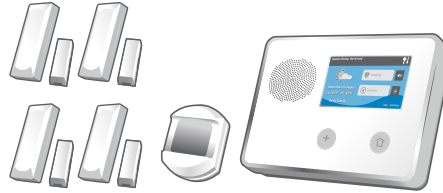

2GIG-GCKIT410

*KIT INCLUDES:

- (1) 2GIG-CP21-345E English Go!Control Panel
- (4) 2GIG-DW10-345 Door/Window Contact
- (1) 2GIG-PIR1-345 Passive Infrared Motion Detector