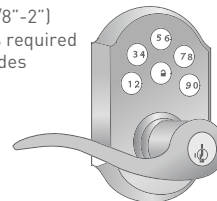

### Z-Wave Kwikset Door Lock

- Fits standard doors (1 3/8"-2") with no new screw holes required
- Customizable access codes
- One-touch locking
- Back-lit keypad
- Alarm sounds after 3 consecutive incorrect codes are entered