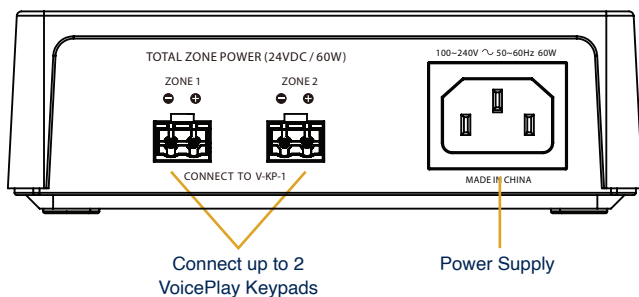

VoicePlay Power Supply Overview

Specifications

Power Supply Model	V-PS-2
Supplies Power For	Up to 2 VoicePlay Keypads
Power Output	60W/24VDC
Protection	Over current, over voltage and high temperature
Dimensions (HxWxD)	2" x 4" x 6" (51mm x 102mm x 153mm)

What's in the Box

- 1 Russound VoicePlay Power Supply
- 1 US Power Cord
- 1 Installation Guide