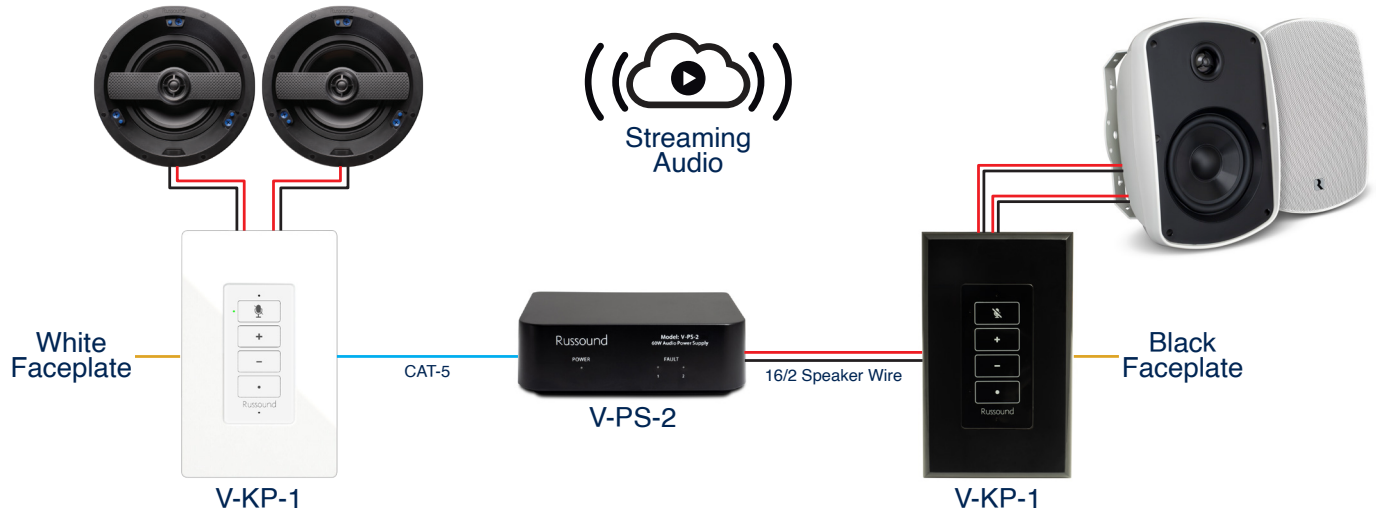

VoicePlay

Streaming Amplified In-Wall Keypad Solution and Power Supply

V-KP-1

In-wall multi-room system with streaming audio and voice control with Amazon Alexa built-in.

V-PS-2

Russound VoicePlay App

Designed as primary audio source in new and existing audio systems

What's in the Box

- 1 Russound VoicePlay Amplified Keypad
- 1 Removable, Screw-Down 2-Pin Power Connector
- 1 Removable, Screw-Down 4-Pin Speaker Connector
- 1 White Faceplate
- 1 Black Faceplate
- 2 Decora Wallplates (White and Black)

What's in the Box

- 1 Russound VoicePlay Power Supply
- 1 US Power Cord
- 1 Installation Guide

a sound relationship

Russound

Application Wiring Diagram

Simplify multi-room audio systems with streaming and app control.
Upgrade to any VoicePlay system with no new wires.

Amazon Alexa Built-In

Bring the features of Alexa to a multi-room audio system.