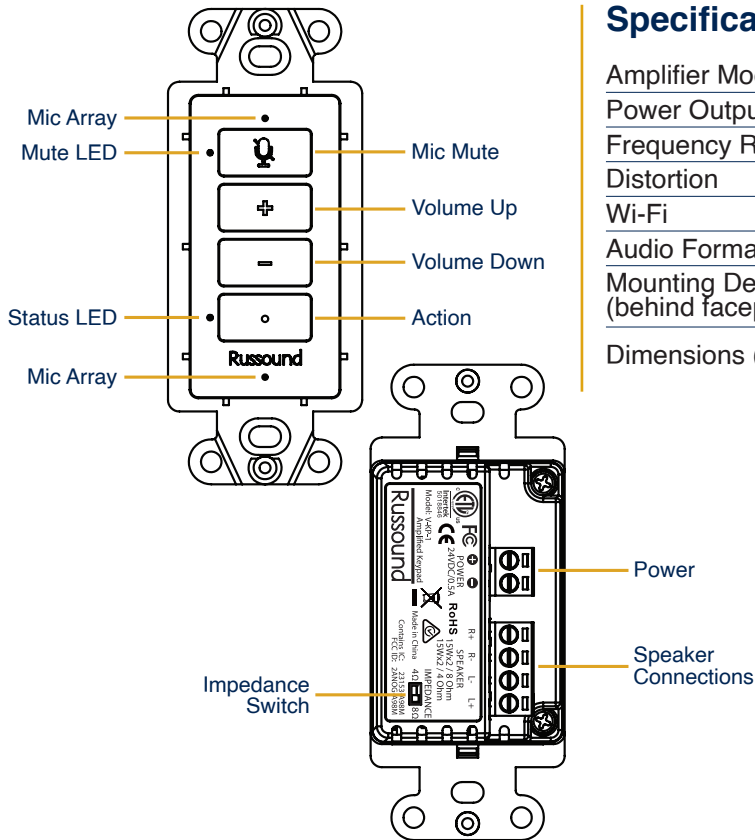

Great builder solution

VoicePlay Keypad Features

Bluetooth, streaming, multi-room audio and app control

Easy touch Volume Up, Volume Down, Mic On/Off and Action (standard Alexa buttons)

15W per channel, synchronize up to 10 rooms

Over voltage, over current and over temperature protection

VoicePlay Keypad Overview

Specifications

Amplifier Model	V-KP-1
Power Output	2 x 15W, 4 or 8 Ohm selectable
Frequency Response	20-20kHz(±1dB)
Distortion	<0.1% (20Hz-20kHz@15W, 4/8 Ohms)
Wi-Fi	802.11 a/b/g/n/a/c, 1x1
Audio Formats	MP3, AAC, FLAC, ALAC, WMA and OGG
Mounting Depth (behind faceplate)	2.44" (62mm)
Dimensions (HxWxD)	4.2" x 1.7" x 2.5" (106mm x 43mm x 64mm)

What's in the Box

- 1 Russound VoicePlay Amplified Keypad
- 1 Removable, Screw-Down 2-Pin Power Connector
- 1 Removable, Screw-Down 4-Pin Speaker Connector
- 1 White Faceplate
- 1 Black Faceplate
- 2 Decora Wallplates (White and Black)

What's in the Box

- 1 Russound VoicePlay Power Supply
- 1 US Power Cord
- 1 Installation Guide

a sound relationship

Russound

Application Wiring Diagram

Simplify multi-room audio systems with streaming and app control.
Upgrade to any VoicePlay system with no new wires.