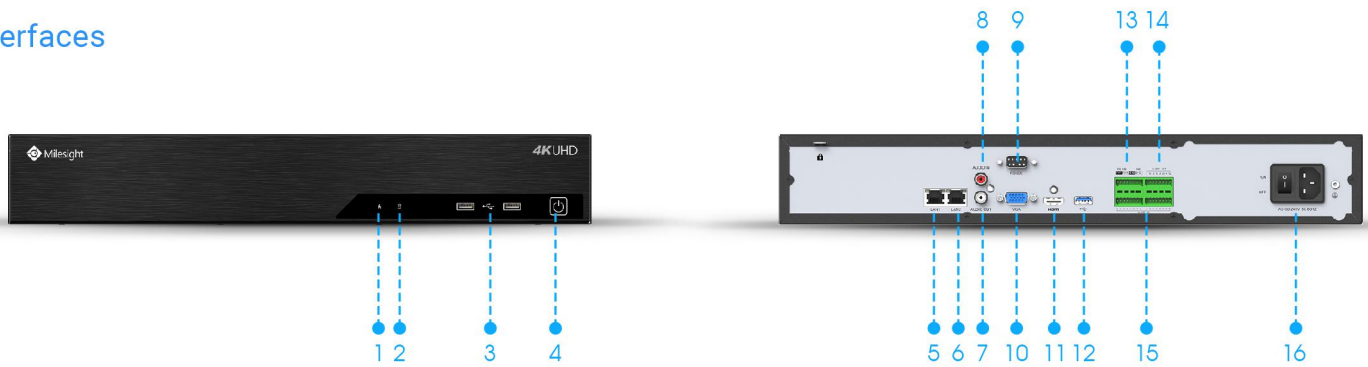

Interfaces

1. Run Indicator   2. HDD Indicator   3. USB   4. Power Light   5. LAN1   6. LAN2   7. Audio Out   8. Audio In
9. RS-232   10. VGA   11. HDMI   12. USB   13. RS-485   14. Alarm Out   15. Alarm In   16. Power