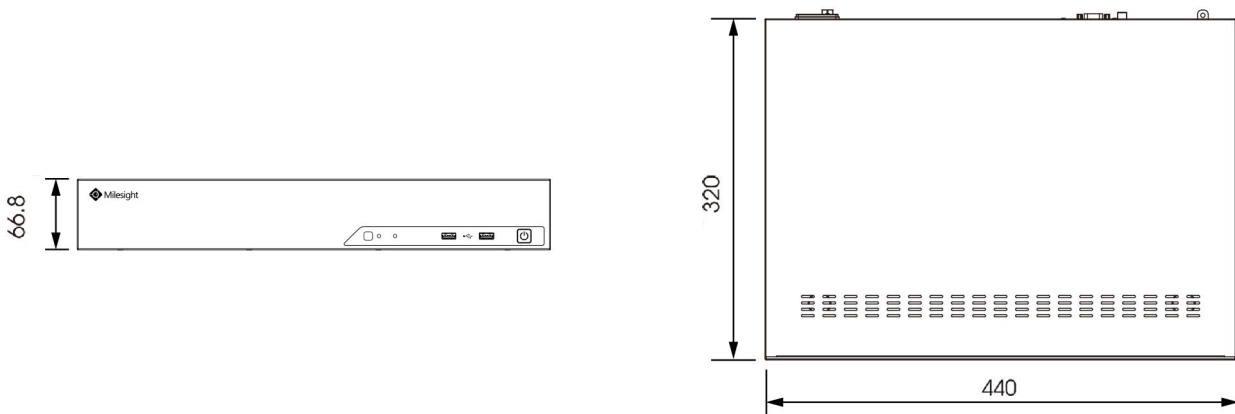

4K H.265 Pro NVR 7000 Series

Interfaces

1. Run Indicator   2. HDD Indicator   3. USB   4. Power Light   5. LAN1   6. LAN2   7. Audio Out   8. Audio In
9. RS-232   10. VGA   11. HDMI   12. USB   13. RS-485   14. Alarm Out   15. Alarm In   16. Power

Installation of HDDs

Structure Diagrams

Units: mm

Naming Convention

Milesight Technology Co.,Ltd. | www.milesight.com

Contact Us: sales@milesight.com support@milesight.com

Add: 220 NE 51st Street, Oakland Park, Florida 33334, USA
Tel: +1-800-561-0485

Add: 925, Anyang SK V1 Center, LS-ro 116beon-gil, Dongan-gu, Anyang-si, Korea
Tel: +82-31-990-7732

Add: No.23 Wanghai Road, 2nd Software Park, Xiamen, China
Tel: +86-592-5922772