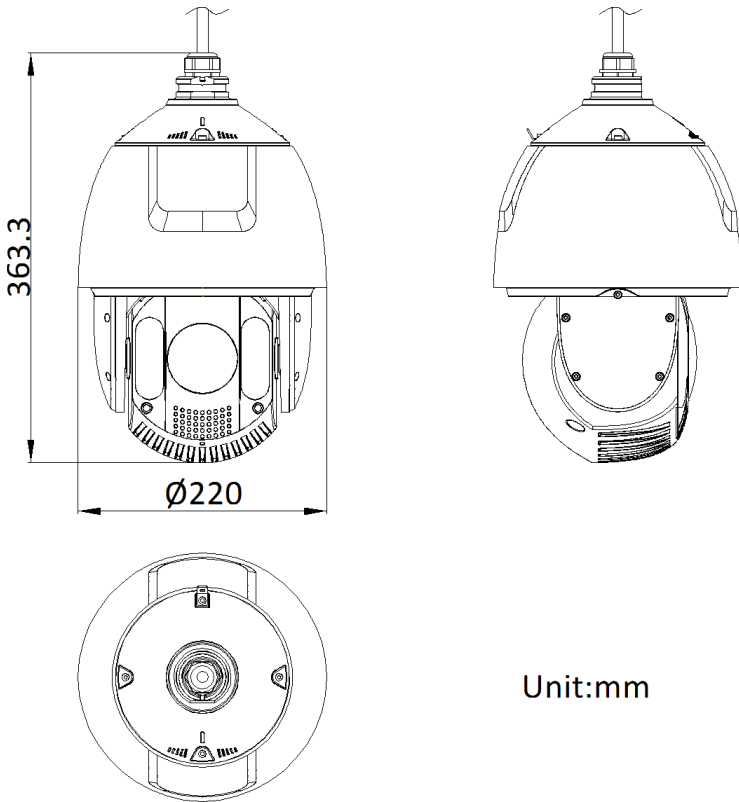

Dimensions

Accessories

NOT INCLUDED				
WMP-L Wall Mount	JBPW-L Wall Mount with Junction Box	PMP-JB Pole Mount	CMP-JB Corner Mount	CPM-S Ceiling Pendent Mount
CPM-L Ceiling Pendent Mount	CPMPE Ceiling Pendent Mount Extension Pipe	PMP-V Horizontal Pole Mount	RPM Roof Parapet Mount	SNB-PV Swan Neck Mount
MKAC-66-243000U Power Adapter	LAS60-57CN-RJ45 Hi-PoE Midspan