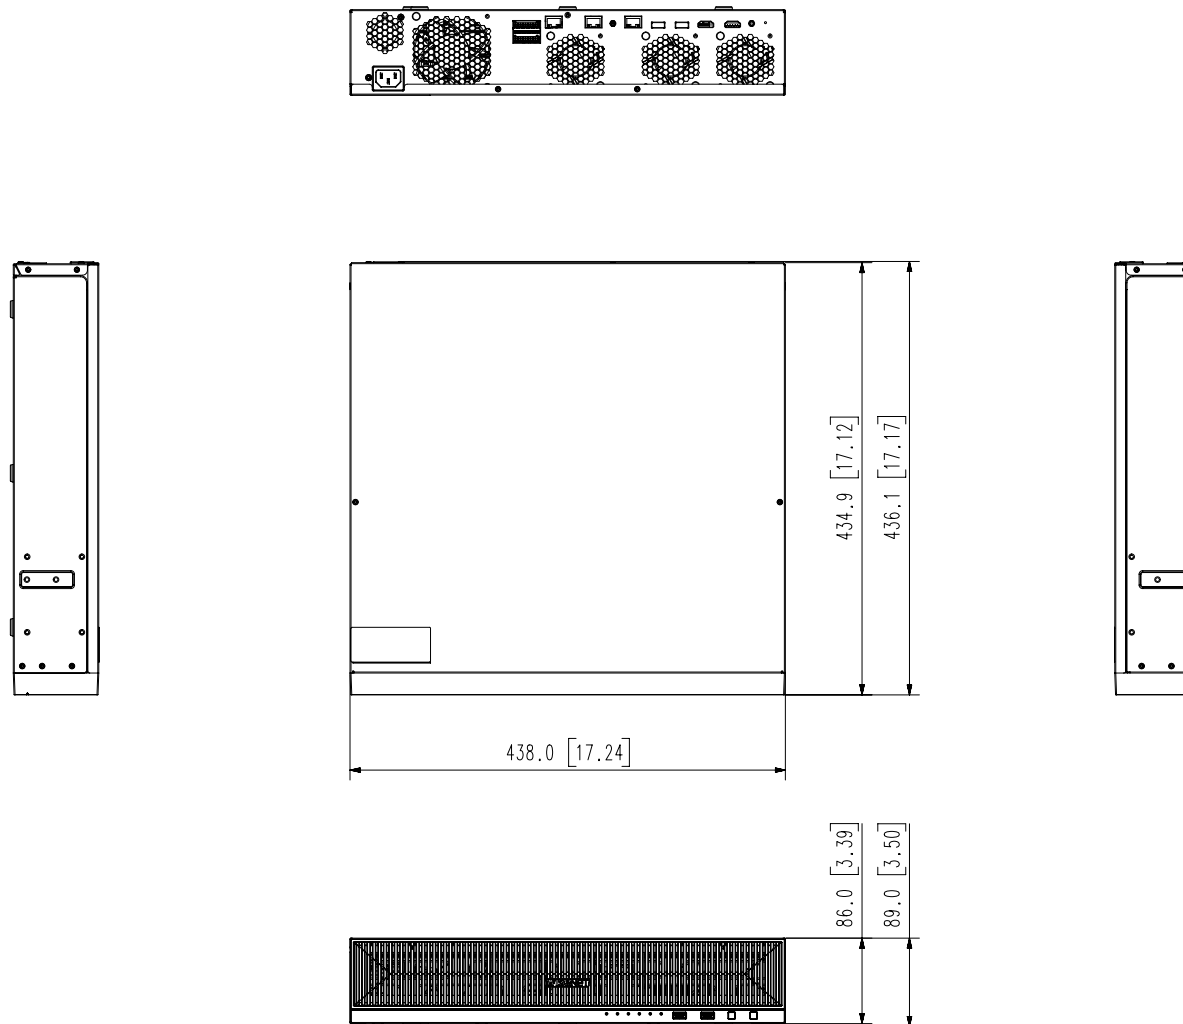

Appearance Drawing
XRN-6410B2, 3210B2
Unit : mm [inches]