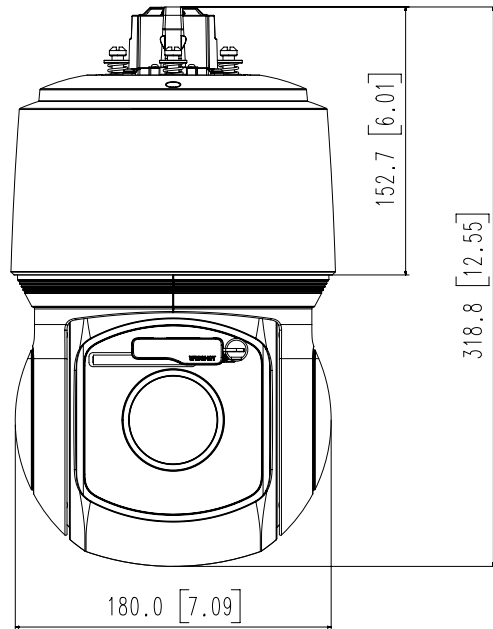

3	XNP-6400RW	
2	XNP-8300RW	
1	XNP-9300RW	'20.05.20
No.	MODEL NAME	DATE
Unit:mm[inch]		SCALE:1/1
© Hanwha Techwin		

© Hanwha Techwin Co.,Ltd. All rights reserved.