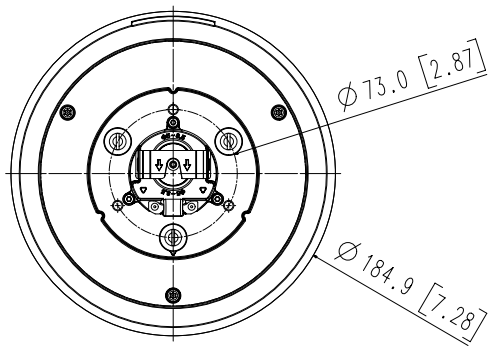

3	XNP-6400RW	
2	XNP-8300RW	
1	XNP-9300RW	'20.05.20
No.	MODEL NAME	DATE
Unit:mm[inch]		SCALE:1/1
© Hanwha Techwin		

© Hanwha Techwin Co.,Ltd. All rights reserved.