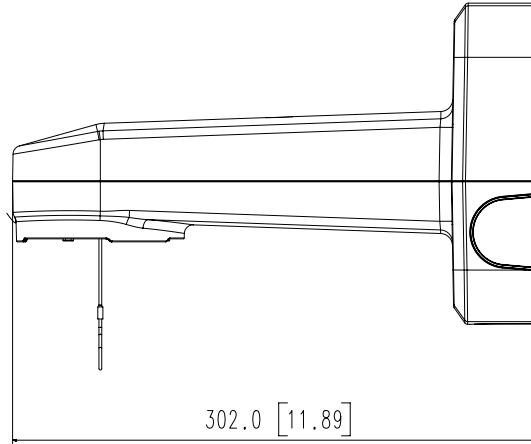

1	SBP-156WMW	20.06.18
No.	MODEL NAME	DATE
Unit:mm[inch]		SCALE:1/1
Hanwha Techwin