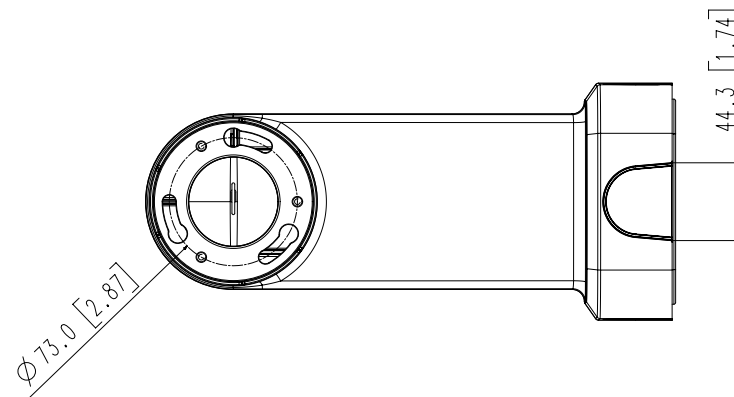

SBP-156WMW

Wall Mount

Key Features

- Material : Aluminum
- Color : White
- Dimensions : 135(W) x 183(H) x 302(D)mm (5.31 x 7.20 x 11.89")

Compatible Accessories (Optional)

XNP-8300RW

XNP-6400RW

XNP-9300RW

Mechanical

Color	White
Material	Aluminum
RAL code	RAL9003
Product dimensions / weight	135(W)x183(H)x302(D)mm (5.31x7.20x11.89"), 1517g(3.34lb)
Supported products	XNP-9300RW/XNP-8300RW/XNP-6400RW ※ For further compatible models, please visit our website or use Toolbox

1	SBP-156WMW	20.06.18
No.	MODEL NAME	DATE
Unit:mm[inch]		SCALE:1/1
Hanwha Techwin		