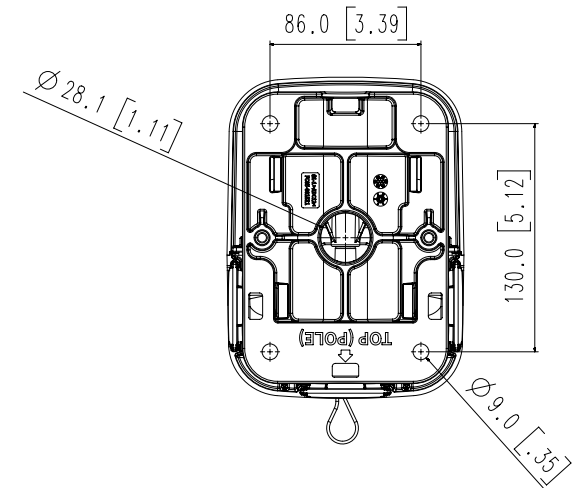

SBP-156WMW

Wall Mount

Key Features

- Material : Aluminum
- Color : White
- Dimensions : 135(W) x 183(H) x 302(D)mm (5.31 x 7.20 x 11.89")

Compatible Accessories (Optional)

XNP-8300RW

XNP-6400RW

XNP-9300RW

Mechanical

Color	White
Material	Aluminum
RAL code	RAL9003
Product dimensions / weight	135(W)x183(H)x302(D)mm (5.31x7.20x11.89"), 1517g(3.34lb)
Supported products	XNP-9300RW/XNP-8300RW/XNP-6400RW ※ For further compatible models, please visit our website or use Toolbox

1	SBP-156WMW	20.06.18
No.	MODEL NAME	DATE
Unit:mm[inch]		SCALE:1/1
Hanwha Techwin		