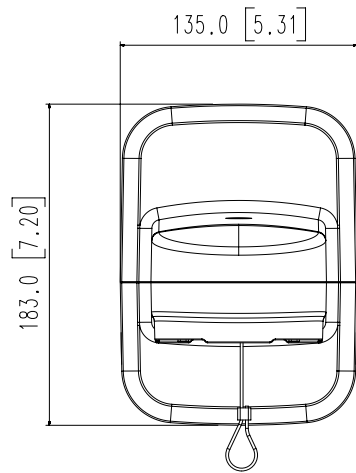

1	SBP-156WMW	20.06.18
No.	MODEL NAME	DATE
Unit:mm[inch]		SCALE:1/1
Hanwha Techwin