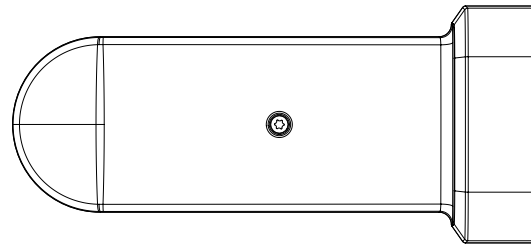

1	SBP-156WMW	20.06.18
No.	MODEL NAME	DATE
Unit:mm[inch]		SCALE:1/1
Hanwha Techwin