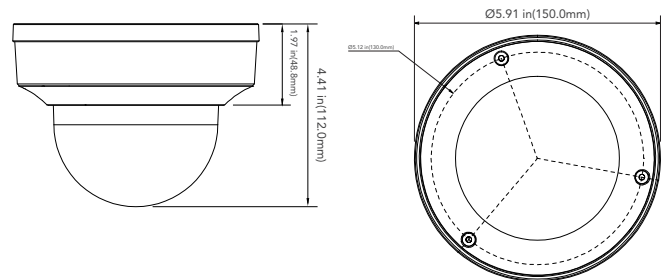

FUNCTIONS

- 2MP (1920 x 1080)
- Manual 2.7 - 13.5 mm Lens
- HD-TVI / CVI / AHD / CVBS (Analog)
- Easy-to-Use DIP Switch to Change Formats
- True Day / Night
- Smart IR Illumination Up to 98ft.
- Digital NR
- DWDR
- IP67 Outdoor Rating
- IK10 Vandal Proof Rating
- Dual Voltage: DC 12V (±10%, 3W Consumption) & AC24V

DIMENSIONS

Unit : inch (mm)

OPTIONAL ACCESSORIES

AVM-JB-V-L1

AVM-CWM-EDV-L1

AVM-HWM-V-L1

AVM-HCM-V-L1

AVM-CRM-A1

AVM-POM-A1

AVC-TV22V

2MP HD-TVI MANUAL VARIFOCAL VANDAL DOME CAMERA

SPECIFICATIONS

CAMERA	
Image Sensor	1/2.7" Progressive Scan CMOS
Resolution	2MP
Image Size	1920 x 1080
Video Output	1-channel BNC Video Output
Image System	PAL / NTSC
Electronic Shutter	1/15s to 1/50,000s
IR Distance	Up to 98ft (30m)
Video Formats	HD-TVI / AHD / CVI / CVBS (Analog)
Frame Rate	HD-TVI / AHD / CVI / CVBS (Analog): 30 FPS
Min. Illumination	0.01luxF1.2(AGC ON), 0Lux with IR ON
Lens	Manual 2.7 - 13.5mm Lens
Lens Mount	φ14mm
S/N Ratio	40dB
Function Control	OSD, Control over Coax (UTC)
IMAGE	
Day & Night	EXT / Auto / Color / BW (Black and White)
Digital WDR	Yes
Digital NR	Yes (3D DNR)
Auto Gain Control (AGC)	Yes
Auto White Balance (AWB)	Yes
Backlight Compensation (BLC)	Yes
Edge Brightness Compensation	Yes
Defog	No
HLC	No
Sharpness	Yes
Mirror Image	Yes
Smart IR (Anti-SAT)	Yes
Image Setting	Yes
Defect Correction	Auto / Manual
Language	Support for 12 Different Languages
GENERAL	
Angle Adjustment	Any Angle
Input Voltage	DC 12V (±10%) & AC24V
Power Consumption	Maximum 3W
Ingress Protection	IP67
Vandal Rating	IK10
Working Environment	-22°~131° F (-30°~55° Celcius)
Dimensions	Ø5.91" x 4.41" (Ø150.0mm x 112.0mm)