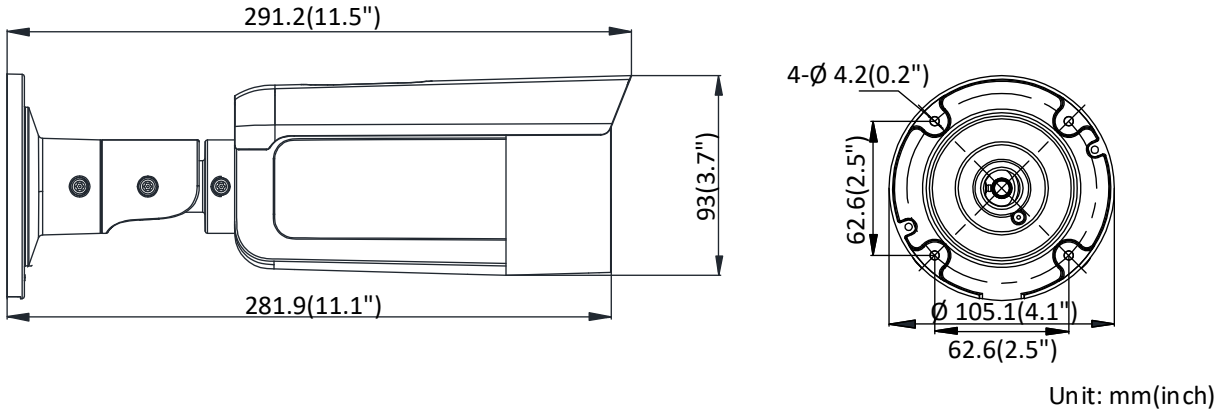

Dimensions

Accessories

CB130 Junction Box	CBS Junction Box	CM Corner Mount	PM Pole Mount