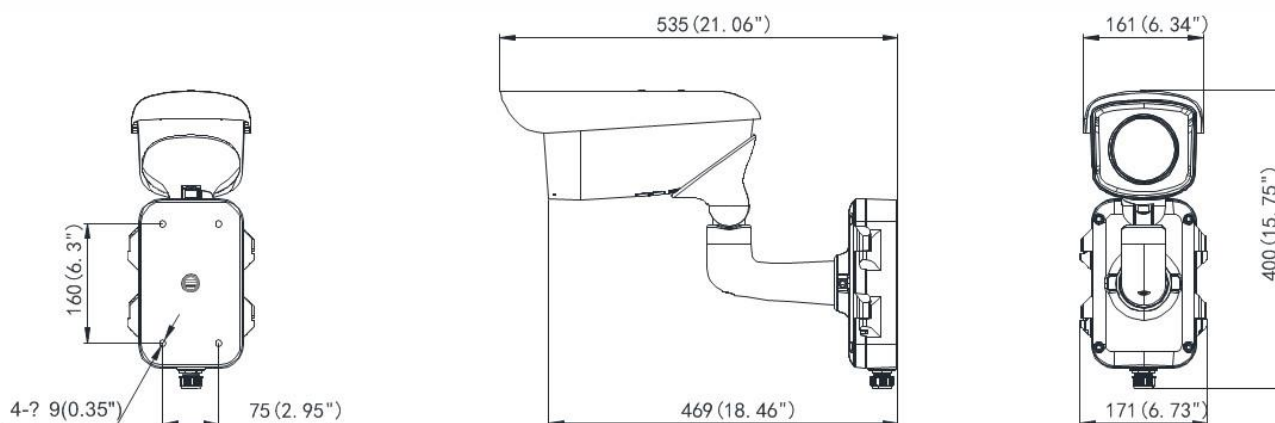

Smart functions Range Table

Note: The table below is only for reference, the performance varies from model to model, and the specific data is based on 17 μm detector pitch.

Lens (focal length)	7mm	10mm	15mm	25mm	35mm	50mm	75mm
VCA range (humans)	50m	72m	110m	183m	255m	360m	540m
VCA range (Vehicles)	144m	205m	308m	514m	720m	1029m	1544m
Temperature measurement (Object:2×2 m)	164m	234m	351m	585m	819m	1170m	1775m
Temperature measurement ((Object:1×1 m)	83m	118m	177m	295m	413m	590m	885m
Fire Detection (Object:2×2 m)	412m	588m	882m	1470m	2058m	2940m	4410m
Fire Detection (Object:1×1 m)	206m	294m	441m	735m	1029m	1470m	2205m

Order Models

DS-2TD2366-50; DS-2TD2366-75; DS-2TD2366-100

Dimensions

Distributed by

**HIKVISION®****Headquarters**

No.555 Qianmo Road, Binjiang District,
Hangzhou 310051, China
T +86-571-8807-5998
overseasbusiness@hikvision.com