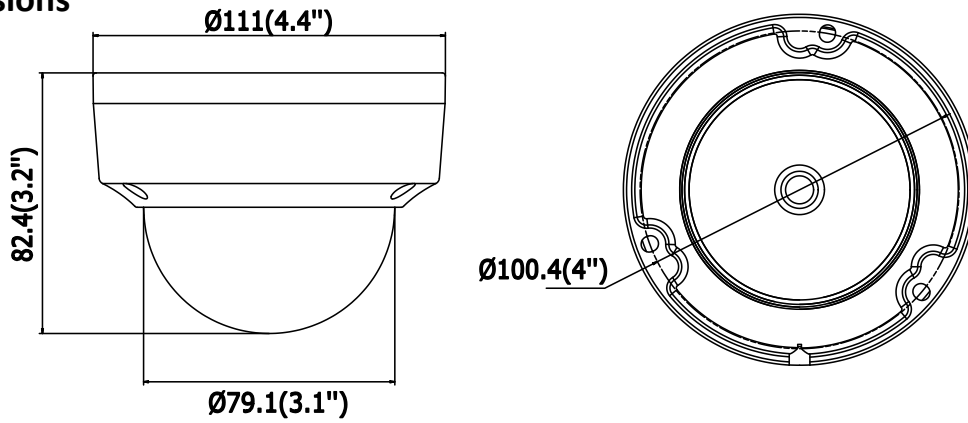

Dimensions

Unit: mm

Accessories

DS-1259ZJ

DS-1272ZJ-110

DS-1272ZJ-110B

DS-1271ZJ-110

DS-1280ZJ-DM18

DS-1276ZJ

DS-1275ZJ

DS-1250ZJ

Distributed by