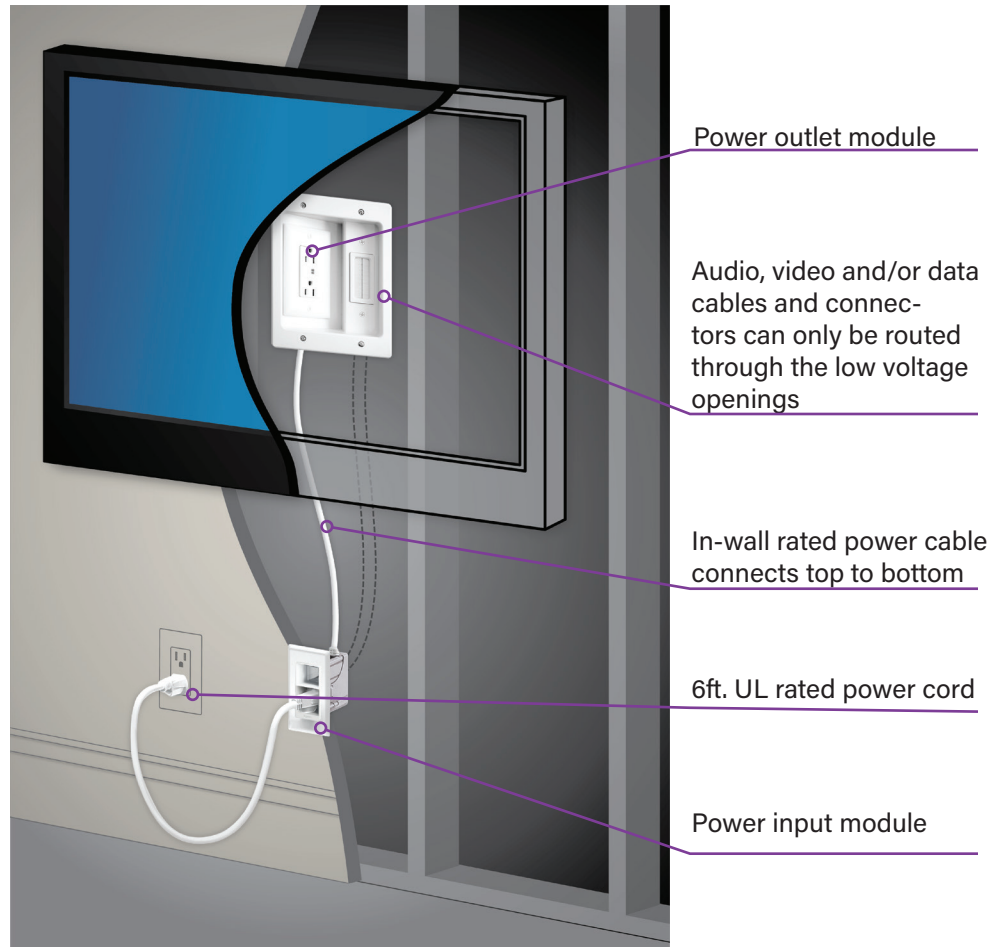

SANUS[®]

A brand of **legrand**

IN-WALL TV POWER AND CABLE MANAGEMENT

Legrandav.com | 1.866.977.3901

Easily run power and cables behind the TV without the need for an electrician.

Extend power from an existing wall outlet to behind a wall mounted TV without modifying current electrical wiring. Provide power to more than the TV - receptacles support many plug types, including right angle plugs making it easy to power up 3rd party devices like Apple TV, Roku, soundbars and more.

Model **SA-IWP1-W1**

Conceal and organize cables and power for a professional look

legrand[®]

Secure Cables

Unique brush strap cable catcher prevents cables from falling behind the wall.

Hides Cables for a Clean Look

In-wall design hides all cabling, including power, HDMI, coax, and Cat5e/6 behind the wall.

Work with Any Brand TV

Compatible with all TV power plugs and right angle cords.

MODEL
SA-IWP-W1

UPC
793795536198