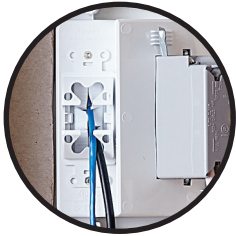

SANUS[®]

A brand of **legrand**

IN-WALL TV POWER AND CABLE MANAGEMENT

Legrandav.com | 1.866.977.3901

Easily run power and cables behind the TV without the need for an electrician.

Extend power from an existing wall outlet to behind a wall mounted TV without modifying current electrical wiring. Provide power to more than the TV - receptacles support many plug types, including right angle plugs making it easy to power up 3rd party devices like Apple TV, Roku, soundbars and more.

Model **SA-IWP1-W1**

Conceal and organize cables and power for a professional look

legrand[®]

Secure Cables

Unique brush strap cable catcher prevents cables from falling behind the wall.

Hides Cables for a Clean Look

In-wall design hides all cabling, including power, HDMI, coax, and Cat5e/6 behind the wall.

Work with Any Brand TV

Compatible with all TV power plugs and right angle cords.

MODEL
SA-IWP-W1

UPC
793795536198