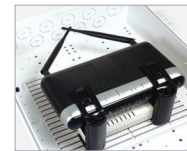

### 3. FEATURES & BENEFITS

- WiFi transparent, engineered plastic delivers up to 15x more WiFi pass-through than metal alternatives.
- Large internal space for installation of active, passive, and cable management components.
- Standardized mounting hole pattern supports unique Primex Rail, Shelf, and Universal Mounting Systems for components.
- Multiple entry/exit knockouts on top and bottom support microduct and robust cable runs.
- Lightweight design allows for easy transport and installation.
- Optional key or hex locks available for enhanced security.
- UL-compliant and fire-retardancy tested for heightened safety and durability.

### 4. CONFIGURATIONS

Part #	Part Name	Description
125-0990	P3000K	30" Enclosure Base & Hinged Lid
125-0571	P3000B	30" Enclosure Base (no lid)
125-0992	P3000LF	30" Enclosure Hinged Lid (no base)
125-1073	KLK	MDE Key Lock (1pc)
125-1678	HLK	MDE Hex Lock (1pc)

\*Visit [primex.com](http://primex.com) for narrow and deep configurations

125-1073 Key Lock  
125-1678 Hex Lock

Shelf Mounting System (SMS)

Rail Mounting System (RMS)

Universal Mounting System (UMS)

FOR MORE INFORMATION CONTACT: