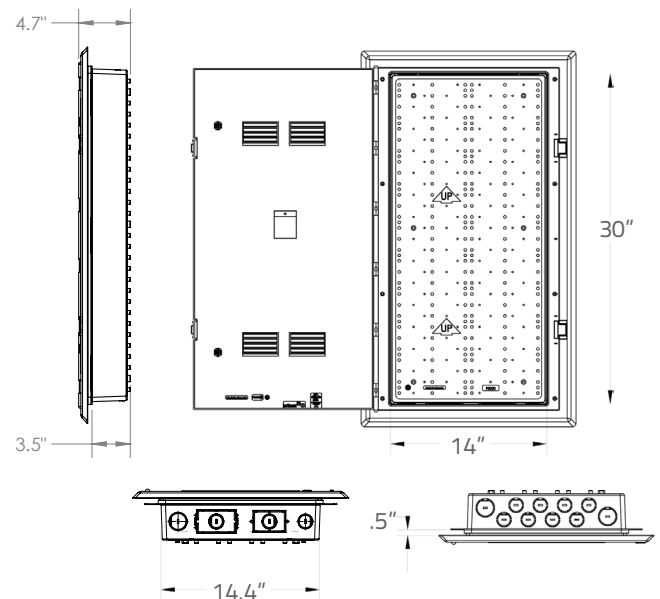

### 2. DIMENSIONS

Inside: H 30"/W 14"/D 4.0"

Outside: H 34.1"/W 19.5"/D 4.7"

\*Visit [primex.com](http://primex.com) for narrow and deep configurations

125-1073 Key Lock  
125-1678 Hex Lock

Shelf Mounting System (SMS)

Rail Mounting System (RMS)

Universal Mounting System (UMS)

FOR MORE INFORMATION CONTACT: