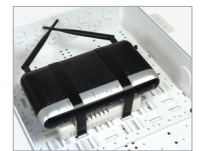

### 3. FEATURES & BENEFITS

- WiFi transparent, engineered plastic delivers up to 15x more WiFi pass-through than metal alternatives.
- Large internal space for installation of active, passive, and cable management components.
- Standardized mounting hole pattern supports unique Primex Rail, Shelf, and Universal Mounting Systems for components.
- Multiple entry/exit knockouts on top and bottom support microduct and robust cable runs.
- Lightweight design allows for easy transport and installation.
- Optional key or hex locks available for enhanced security.
- UL-compliant and fire-retardancy tested for heightened safety and durability.

\*Visit [primex.com](http://primex.com) for narrow and deep configurations

125-1073 Key Lock  
125-1678 Hex Lock

Shelf Mounting System (SMS)

Rail Mounting System (RMS)

Universal Mounting System (UMS)

FOR MORE INFORMATION CONTACT: