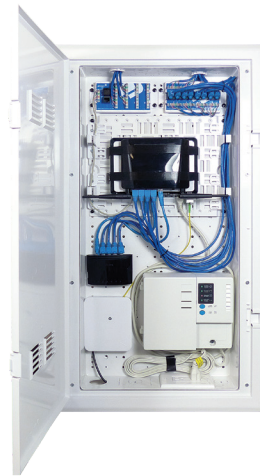

Its flexible design and selection of mounting systems provide a convenient, secure, enclosure for installing and distributing broadband and smart home services within residential premises.

Also available in 21", 42", and 63" sizes with narrow/deep options.

2. DIMENSIONS

Inside: H 30"/W 14"/D 4.0"

Outside: H 34.1"/W 19.5"/D 4.7"

3. FEATURES & BENEFITS

- WiFi transparent, engineered plastic delivers up to 15x more WiFi pass-through than metal alternatives.
- Large internal space for installation of active, passive, and cable management components.
- Standardized mounting hole pattern supports unique Primex Rail, Shelf, and Universal Mounting Systems for components.
- Multiple entry/exit knockouts on top and bottom support microduct and robust cable runs.
- Lightweight design allows for easy transport and installation.
- Optional key or hex locks available for enhanced security.
- UL-compliant and fire-retardancy tested for heightened safety and durability.

*Enclosures should not be mounted in a fire-rated wall.

4. CONFIGURATIONS

Part #	Part Name	Description
125-0990	P3000K	30" Enclosure Base & Hinged Lid
125-0571	P3000B	30" Enclosure Base (no lid)
125-0992	P3000LF	30" Enclosure Hinged Lid (no base)
125-1073	KLK	MDE Key Lock (1pc)
125-1678	HLK	MDE Hex Lock (1pc)

*Visit primex.com for narrow and deep configurations