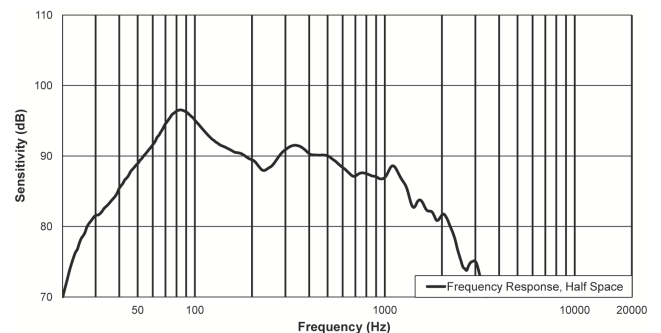

System overview

Frequency response: