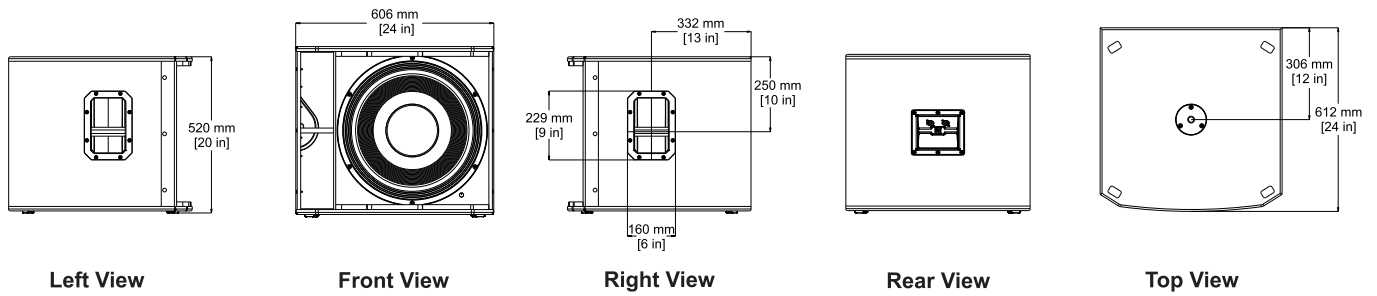

Dimensions:

Ordering information

EKX-18S

Passive 18-inch subwoofer, black
Order number **EKX-18S**

EKX-18S-AP

Passive 18-inch subwoofer Asia-Pacific regions, black
Order number **EKX-18S-AP**

Accessories

EKX-18S Cover

Padded cover for EKX-18S/18SP, EV logo, black
Order number **EKX-18S-CVR**

Represented by:

Germany:

Bosch Sicherheitssysteme GmbH
Robert-Bosch-Ring 5
85630 Grasbrunn
Germany

Bosch Security Systems, Inc.
12000 Portland Avenue South
Burnsville MN 55337
USA

www.electrovoice.com