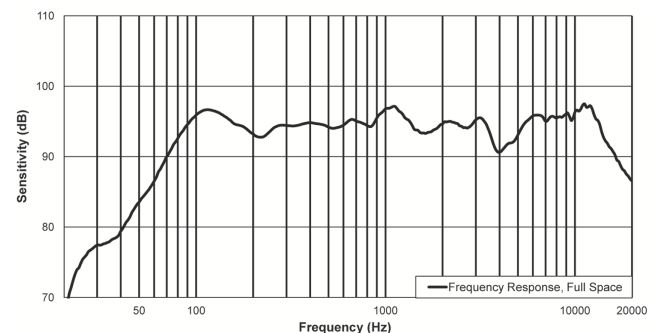

Technical specifications

Frequency Response (-3 dB):	60 Hz - 100 Hz ¹
Frequency Range (-10 dB):	40 Hz - 300 Hz ¹
Axial Sensitivity:	95 dB ¹
Maximum SPL:	133 dB ²
Rec. High-Pass Frequency:	35 Hz
Coverage (H x V):	90° x 60°
Power Handling:	400 W continuous, 1600 W peak
LF Transducer:	EVS-15C 381 mm (15 in)

1. Half Space Measurement.
2. Maximum SPL is measured at 1 m using broadband pink noise at rated peak power rating.

System overview

Frequency response:

Dimensions:

Ordering information

EKX-15S

Passive 15-inch subwoofer, black
Order number **EKX-15S**