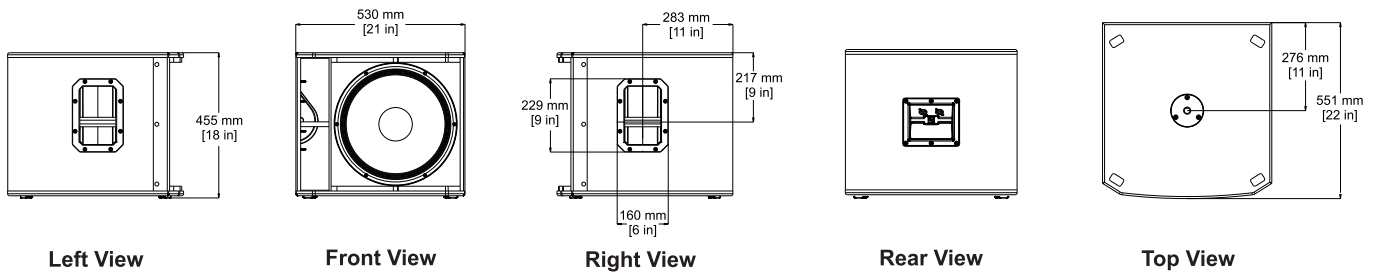

Nominal Impedance:	8 Ohms
Minimum Impedance:	7.5 Ohms
Connectors:	Dual NL4
Enclosure:	15 mm plywood with EVCoat
Grille:	18 AWG steel with powdercoat
Dimensions (H x W x D):	455 in x 530 mm x 551 mm (18 in x 21 in x 22 in)
Net Weight:	24.9 kg (55.0 lb)
Shipping Weight:	31.3 kg (69.0 lb)

1. Half Space Measurement.
2. Maximum SPL is measured at 1 m using broadband pink noise at rated peak power rating.

System overview

Frequency response:

Dimensions:

Ordering information

EKX-15S

Passive 15-inch subwoofer, black
Order number **EKX-15S**