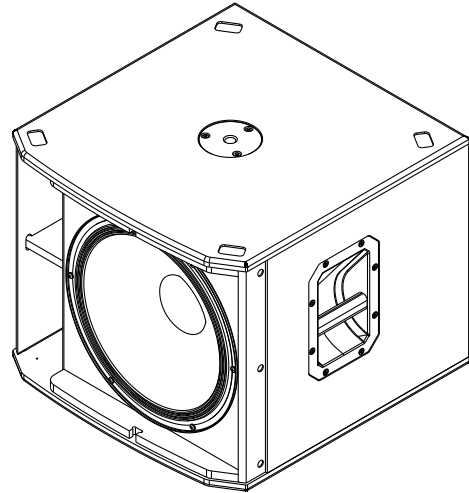

EKX-15S

- 1600 W (peak), 133 dB SPL utilizing high-sensitivity transducers designed and engineered by EV.
- Lightweight, compact 15-mm wood enclosure with internal bracing and durable EVCoat finish.
- Large slot ports for low distortion and excellent bass extension.
- Metal grille reinforcement bar.
- M20 threaded pole mount plate.

The EKX series is the newest member of the Electro-Voice portable loudspeaker family, and combines legendary EV sound quality and reliability with the latest technology — all in a compact package suitable for a wide range of sound reinforcement scenarios, including musicians/DJs and live/club/installed sound applications. The EKX series features eight (8) models (four (4) powered and four (4) passive), including 12-inch and 15-inch two-way models and 15-inch and 18-inch subwoofers. EKX-15S delivers up to 133 dB SPL utilizing high-sensitivity transducers designed and engineered by EV (15-inch EVS-15C subwoofer). EKX passive models are ideal for portable and installed applications, with lightweight and compact 15-mm wood enclosures with internal bracing, durable EVCoat finish, aluminum pole-mounts, and all-metal handles.

Nominal Impedance:	8 Ohms
Minimum Impedance:	7.5 Ohms
Connectors:	Dual NL4
Enclosure:	15 mm plywood with EVCoat
Grille:	18 AWG steel with powdercoat
Dimensions (H x W x D):	455 in x 530 mm x 551 mm (18 in x 21 in x 22 in)
Net Weight:	24.9 kg (55.0 lb)
Shipping Weight:	31.3 kg (69.0 lb)