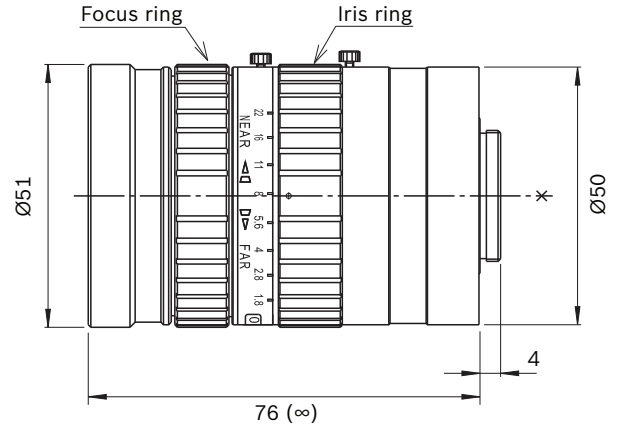

Installation/configuration notes

Dimensions LFF-8012C-D35

Dimensions LFF-8012C-D50

Dimensions LFF-8012C-D75

Technical specifications

Optical	LFF-8012C-D35	LFF-8012C-D50	LFF-8012C-D75
Maximum sensor format (diagonal)	2/3-inch (16.9 mm)	2/3-inch (16.9 mm)	2/3-inch (16.9 mm)
Focal length	35 mm	50 mm	75 mm
Iris range	F1.8, F2.8, F4, F8, F16	F2, F2.8, F4, F8, F16	F1.8, F2, F2.8, F4, F8, F16, F22
Min object distance	1 m (3.3 ft)	2 m (6.56 ft)	0.9 m (3.3 ft)
Back focal length	14.3 mm (0.56 in)	14.8 mm (0.58 in)	24.43 mm (0.96 in)
Iris control	manual	manual	manual
Focus control	manual	manual	manual
IR corrected	yes	yes	no

Angle of view with DINION IP ultra 8000 MP (DxHxV)

	LFF-8012C-D35	LFF-8012C-D50	LFF-8012C-D75
12MP mode (4:3)	12.3x9.8x7.4°	8.5x6.8x5.1°	5.9x4.7x3.6°
4K UHD mode (16:9)	10.8x9.4x5.3°	7.5x6.6x3.7°	5.2x4.5x2.6°

Mechanical

	LFF-8012C-D35	LFF-8012C-D50	LFF-8012C-D75
Weight	149 g (0.33 lb)	155 g (0.34 lb)	305 g (0.67 lb)
Dimensions	Ø 53 x 47 mm	Ø 54 x 47 mm	Ø 51 x 76 mm
Lens mount	C-mount	C-mount	C-mount

Environmental