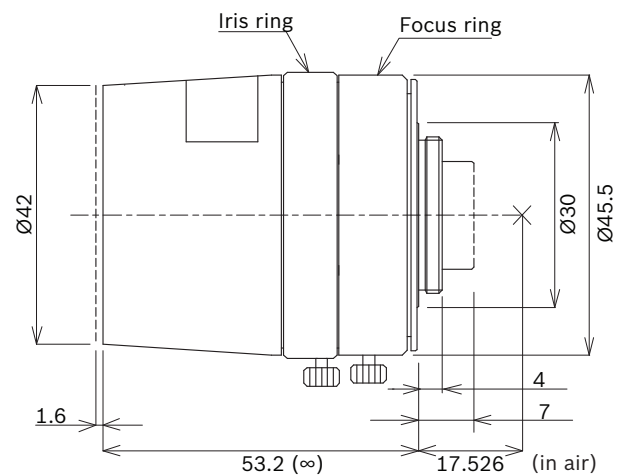

Installation/configuration notes

Dimensions LFF-8012C-D35

Dimensions LFF-8012C-D50

Dimensions LFF-8012C-D75

Technical specifications

Optical	LFF-8012C-D35	LFF-8012C-D50	LFF-8012C-D75
Maximum sensor format (diagonal)	2/3-inch (16.9 mm)	2/3-inch (16.9 mm)	2/3-inch (16.9 mm)
Focal length	35 mm	50 mm	75 mm
Iris range	F1.8, F2.8, F4, F8, F16	F2, F2.8, F4, F8, F16	F1.8, F2, F2.8, F4, F8, F16, F22
Min object distance	1 m (3.3 ft)	2 m (6.56 ft)	0.9 m (3.3 ft)
Back focal length	14.3 mm (0.56 in)	14.8 mm (0.58 in)	24.43 mm (0.96 in)
Iris control	manual	manual	manual
Focus control	manual	manual	manual
IR corrected	yes	yes	no

Angle of view with DINION IP ultra 8000 MP (DxHxV)

	LFF-8012C-D35	LFF-8012C-D50	LFF-8012C-D75
12MP mode (4:3)	12.3x9.8x7.4°	8.5x6.8x5.1°	5.9x4.7x3.6°
4K UHD mode (16:9)	10.8x9.4x5.3°	7.5x6.6x3.7°	5.2x4.5x2.6°

Mechanical

	LFF-8012C-D35	LFF-8012C-D50	LFF-8012C-D75
Weight	149 g (0.33 lb)	155 g (0.34 lb)	305 g (0.67 lb)
Dimensions	Ø 53 x 47 mm	Ø 54 x 47 mm	Ø 51 x 76 mm
Lens mount	C-mount	C-mount	C-mount

Environmental