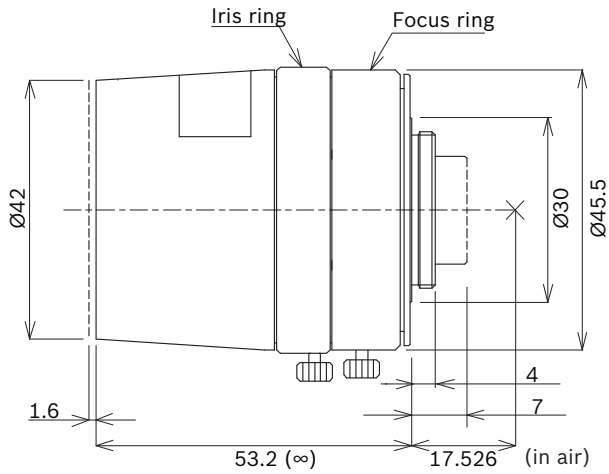

Installation/configuration notes

Dimensions LFF-8012C-D35

Dimensions LFF-8012C-D50

Dimensions LFF-8012C-D75

Technical specifications

Optical	LFF-8012C-D35	LFF-8012C-D50	LFF-8012C-D75
Maximum sensor format (diagonal)	2/3-inch (16.9 mm)	2/3-inch (16.9 mm)	2/3-inch (16.9 mm)
Focal length	35 mm	50 mm	75 mm
Iris range	F1.8, F2.8, F4, F8, F16	F2, F2.8, F4, F8, F16	F1.8, F2, F2.8, F4, F8, F16, F22
Min object distance	1 m (3.3 ft)	2 m (6.56 ft)	0.9 m (3.3 ft)
Back focal length	14.3 mm (0.56 in)	14.8 mm (0.58 in)	24.43 mm (0.96 in)
Iris control	manual	manual	manual
Focus control	manual	manual	manual
IR corrected	yes	yes	no

Angle of view with DINION IP ultra 8000 MP (DxHxV)

	LFF-8012C-D35	LFF-8012C-D50	LFF-8012C-D75
12MP mode (4:3)	12.3x9.8x7.4°	8.5x6.8x5.1°	5.9x4.7x3.6°
4K UHD mode (16:9)	10.8x9.4x5.3°	7.5x6.6x3.7°	5.2x4.5x2.6°

Mechanical

	LFF-8012C-D35	LFF-8012C-D50	LFF-8012C-D75
Weight	149 g (0.33 lb)	155 g (0.34 lb)	305 g (0.67 lb)
Dimensions	Ø 53 x 47 mm	Ø 54 x 47 mm	Ø 51 x 76 mm
Lens mount	C-mount	C-mount	C-mount

Environmental