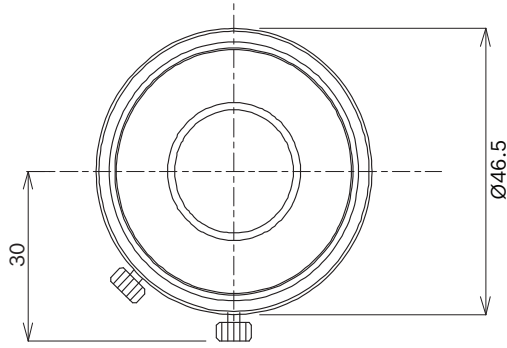

Installation/configuration notes

Dimensions LFF-8012C-D35

Dimensions LFF-8012C-D50

Dimensions LFF-8012C-D75

Technical specifications

Optical	LFF-8012C-D35	LFF-8012C-D50	LFF-8012C-D75
Maximum sensor format (diagonal)	2/3-inch (16.9 mm)	2/3-inch (16.9 mm)	2/3-inch (16.9 mm)
Focal length	35 mm	50 mm	75 mm
Iris range	F1.8, F2.8, F4, F8, F16	F2, F2.8, F4, F8, F16	F1.8, F2, F2.8, F4, F8, F16, F22
Min object distance	1 m (3.3 ft)	2 m (6.56 ft)	0.9 m (3.3 ft)
Back focal length	14.3 mm (0.56 in)	14.8 mm (0.58 in)	24.43 mm (0.96 in)
Iris control	manual	manual	manual
Focus control	manual	manual	manual
IR corrected	yes	yes	no

Angle of view with DINION IP ultra 8000 MP (DxHxV)

	LFF-8012C-D35	LFF-8012C-D50	LFF-8012C-D75
12MP mode (4:3)	12.3x9.8x7.4°	8.5x6.8x5.1°	5.9x4.7x3.6°
4K UHD mode (16:9)	10.8x9.4x5.3°	7.5x6.6x3.7°	5.2x4.5x2.6°

Mechanical

	LFF-8012C-D35	LFF-8012C-D50	LFF-8012C-D75
Weight	149 g (0.33 lb)	155 g (0.34 lb)	305 g (0.67 lb)
Dimensions	Ø 53 x 47 mm	Ø 54 x 47 mm	Ø 51 x 76 mm
Lens mount	C-mount	C-mount	C-mount

Environmental