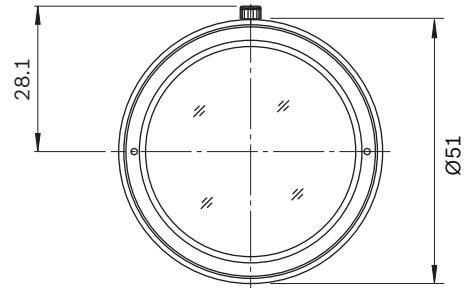

Installation/configuration notes

Dimensions LFF-8012C-D35

Dimensions LFF-8012C-D50

Dimensions LFF-8012C-D75

Technical specifications

Optical	LFF-8012C-D35	LFF-8012C-D50	LFF-8012C-D75
Maximum sensor format (diagonal)	2/3-inch (16.9 mm)	2/3-inch (16.9 mm)	2/3-inch (16.9 mm)
Focal length	35 mm	50 mm	75 mm
Iris range	F1.8, F2.8, F4, F8, F16	F2, F2.8, F4, F8, F16	F1.8, F2, F2.8, F4, F8, F16, F22
Min object distance	1 m (3.3 ft)	2 m (6.56 ft)	0.9 m (3.3 ft)
Back focal length	14.3 mm (0.56 in)	14.8 mm (0.58 in)	24.43 mm (0.96 in)
Iris control	manual	manual	manual
Focus control	manual	manual	manual
IR corrected	yes	yes	no

Angle of view with DINION IP ultra 8000 MP (DxHxV)

	LFF-8012C-D35	LFF-8012C-D50	LFF-8012C-D75
12MP mode (4:3)	12.3x9.8x7.4°	8.5x6.8x5.1°	5.9x4.7x3.6°
4K UHD mode (16:9)	10.8x9.4x5.3°	7.5x6.6x3.7°	5.2x4.5x2.6°

Mechanical

	LFF-8012C-D35	LFF-8012C-D50	LFF-8012C-D75
Weight	149 g (0.33 lb)	155 g (0.34 lb)	305 g (0.67 lb)
Dimensions	Ø 53 x 47 mm	Ø 54 x 47 mm	Ø 51 x 76 mm
Lens mount	C-mount	C-mount	C-mount

Environmental