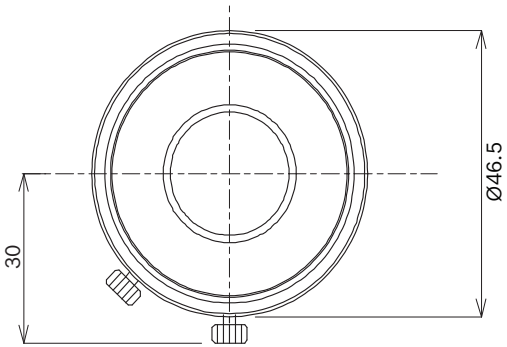

Installation/configuration notes

Dimensions LFF-8012C-D35

Dimensions LFF-8012C-D50

Dimensions LFF-8012C-D75

Technical specifications

Optical	LFF-8012C-D35	LFF-8012C-D50	LFF-8012C-D75
Maximum sensor format (diagonal)	2/3-inch (16.9 mm)	2/3-inch (16.9 mm)	2/3-inch (16.9 mm)
Focal length	35 mm	50 mm	75 mm
Iris range	F1.8, F2.8, F4, F8, F16	F2, F2.8, F4, F8, F16	F1.8, F2, F2.8, F4, F8, F16, F22
Min object distance	1 m (3.3 ft)	2 m (6.56 ft)	0.9 m (3.3 ft)
Back focal length	14.3 mm (0.56 in)	14.8 mm (0.58 in)	24.43 mm (0.96 in)
Iris control	manual	manual	manual
Focus control	manual	manual	manual
IR corrected	yes	yes	no

Angle of view with DINION IP ultra 8000 MP (DxHxV)

	LFF-8012C-D35	LFF-8012C-D50	LFF-8012C-D75
12MP mode (4:3)	12.3x9.8x7.4°	8.5x6.8x5.1°	5.9x4.7x3.6°
4K UHD mode (16:9)	10.8x9.4x5.3°	7.5x6.6x3.7°	5.2x4.5x2.6°

Mechanical

	LFF-8012C-D35	LFF-8012C-D50	LFF-8012C-D75
Weight	149 g (0.33 lb)	155 g (0.34 lb)	305 g (0.67 lb)
Dimensions	Ø 53 x 47 mm	Ø 54 x 47 mm	Ø 51 x 76 mm
Lens mount	C-mount	C-mount	C-mount

Environmental