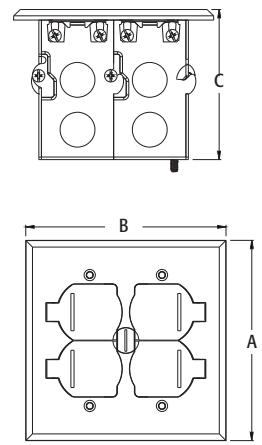

Combo Floor Box Kit with Installed Low Voltage Divider

NEW!

Square metal cover has flip lids to protect the receptacles when not in use. For new and existing floors.

CATALOG NUMBER	UPC/DCI/NAED MFG #018997	DESCRIPTION	UNIT PKG	STD PKG	DIM A	DIM B	DIM C
FLB5552MB	22050	Square Cover, Brass	1	4	5.018	5.018	3.764
FLB5552NL	22051	Square Cover, Nickel-plated	1	4	5.018	5.018	3.764

FLB5552MB

Includes:
Two-gang steel combo box with installed low voltage divider, metal cover with flip lids, gaskets, (1) duplex receptacle, (1) low voltage duplex plate, and mounting screws.

Floor Boxes