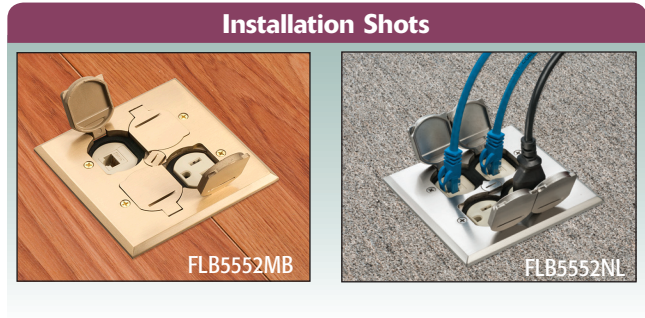

Combo Floor Box Kit with Installed Low Voltage Divider

NEW!

Square metal cover has flip lids to protect the receptacles when not in use. For new and existing floors.

CATALOG NUMBER	UPC/DCI/NAED MFG #018997	DESCRIPTION	UNIT PKG	STD PKG	DIM A	DIM B	DIM C
FLB5552MB	22050	Square Cover, Brass	1	4	5.018	5.018	3.764
FLB5552NL	22051	Square Cover, Nickel-plated	1	4	5.018	5.018	3.764

FLB5552MB

Includes:
Two-gang steel combo box with installed low voltage divider, metal cover with flip lids, gaskets, (1) duplex receptacle, (1) low voltage duplex plate, and mounting screws.

Floor Boxes