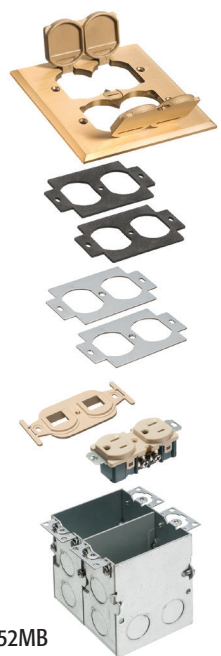

Combo Floor Box Kit with Installed Low Voltage Divider

NEW!

Square metal cover has flip lids to protect the receptacles when not in use. For new and existing floors.

CATALOG NUMBER	UPC/DCI/NAED MFG #018997	DESCRIPTION	UNIT PKG	STD PKG	DIM A	DIM B	DIM C
FLB5552MB	22050	Square Cover, Brass	1	4	5.018	5.018	3.764
FLB5552NL	22051	Square Cover, Nickel-plated	1	4	5.018	5.018	3.764

FLB5552MB

Includes:
Two-gang steel combo box with installed low voltage divider, metal cover with flip lids, gaskets, (1) duplex receptacle, (1) low voltage duplex plate, and mounting screws.

Floor Boxes