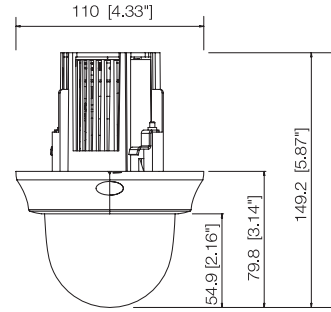

## Summary

The MPTZ5XFM MEGApix® camera is a triple codec Pan, Tilt, Zoom network camera that provides 1080P megapixel resolution at 30 frames per second. The camera's advanced technologies such as True Day and Night, 3D-DNR, and WDR will deliver the best images in any type of environment. The camera's powerful 5~50mm Lens offers instant 5x Optical zoom controlled from the camera's web-viewer without the need for additional cabling. And Power over Ethernet and Micro SD card slot allow you to view and control your MEGApix® camera anywhere in the world in just minutes.

## Features

- 2.1 Megapixel Image Sensor (1080P, 30fps)
- Wide Dynamic Range (WDR)
- Triple Codecs (H.264, MJPEG, MPEG4) with Simultaneous Dual-Stream
- 5~25mm Zoom Lens
- 12x Digital Zoom + 5x Optical Zoom (PTX only)
- True Day and Night / Mechanical IR Cut Filter
- 3D Digital Noise Reduction (DNR)
- Auto Gain Control (AGC)
- Backlight Compensation (BLC)
- Auto White Balance (AWB)
- Motion Detection
- Pan 0~350°, 120° per second Pan Speed
- 2-Way Audio
- 255 Preset Positions, 4 Sequences, 8 Swings, 8 Tours
- Micro SD/SDHC Class 10 Card Slot for Emergency Backup (Card not included)
- Alarm Sensor Input
- Relay Output
- Web Server Built-in
- PoE and DC12V
- ONVIF Compliant, Profile S

## Dimensions (unit : mm)