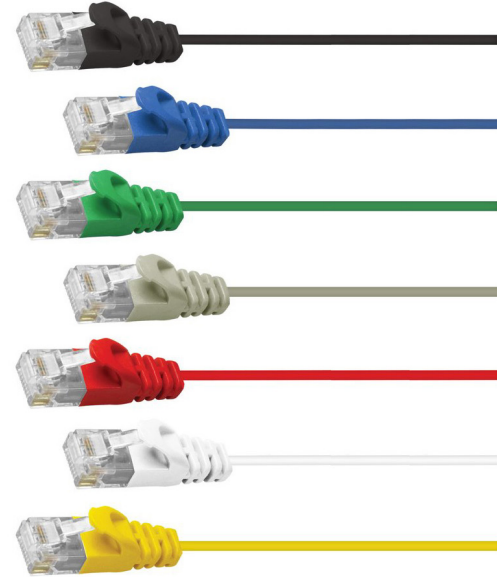

Comprehensive's MicroFlex Pro AV/IT CAT6 Snagless Patch Cables are slim, durable and built to last. What makes these cables so unique is they are engineered using high quality 30 Gauge twisted pair construction, a 40% reduction in diameter compared to standard Cat6 cables. These MicroFlex Pro AV/IT CAT6 Snagless Patch Cables exceed the demands of commercial applications of SMB, Government, Military, Information Technology and more. MicroFlex Pro AV/IT CAT6 Snagless Patch Cables also provide up to 550 Mhz bandwidth for ultra-fast high-speed signal transmission. Comprehensive MicroFlex Pro AV/IT CAT6 Snagless Patch Cables meet all CAT6 TIA/EIA standards. Each individual pair is twisted together to ensure proper spacing between the twists of the wire which greatly reduces loss compared to standard 350Mhz cable.

Features

- Up to 40% smaller in outer diameter compared to standard Cat6
- The perfect solution for racks and other tight spaces
- Slim 30 Gauge Pro Grade Construction
- Length indicators on the connector heads make it easy to organize for installations
- RJ45 Male to RJ45 Male
- CAT6 550 Mhz High Speed
- Meets all Category 6 568B 2.1 Draft 9 TIA/EIA standards
- Snagless boot for easy installation
- RoHS Compliant
- UL Rated
- Lifetime Warranty

Specifications

- Connector Type 1: RJ45 Male
- Connector Type 2: RJ45 Male
- Gauge: 30AWG
- Performance Grade: Best
- Bandwidth: Supports voice/data/video distribution applications up to 550 MHz
- Standards: Meets all Cat6 TIA/EIA standards, Verified to EIA/TIA 568B.2
- Cable Style: Molded snagless boot
- Conductors: 4 Twisted Pairs Bare copper stranded cable
- Conductor DC Resistance: 9.8 Ohm at 100m maximum
- Connector Material: Polycarbonate
- Contact Material: Copper alloy plated with 50u gold
- Jacket: PVC
- Jacket Color: Black, Blue, White, Grey, Red, Green and Yellow
- RoHS Compliant: Yes
- Warranty: Lifetime