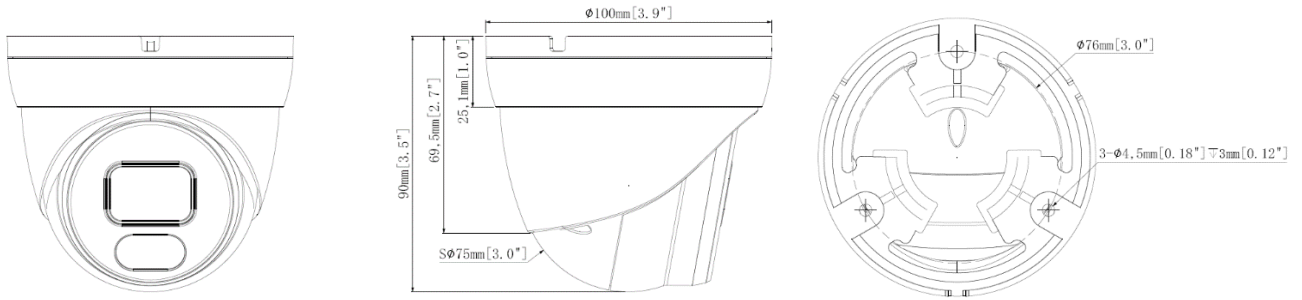

Warm LED Quantity	2 warm LEDs	
Max. Warm LED Light Distance	20m (65ft)	
Day/Night Mode	Color / B&W / EXT	
Backlight Compensation	Off / User BLC	
Digital Noise Reduction	2D DNR	
Gain Control	Auto	
White Balance	ATW	
Flip/Mirror	Flip/Rotate/Mirror	
Image Setting	Exposure Mode, AGC, Day&Night Mode, Image Mode, AWB, Bright, Contrast, Saturation, Sharpness, NR (2D Noise Reduction), Flip, Mirror, Rotate, DWDR, Reset	
Language	English / Spanish / French / Japanese	
Mechanical		
Camera Angle Adjustment	Pan	0° ~ 360°
	Tilt	0° ~ 80°
	Rotate	0° ~ 360°
Connectors	Power	DC jack
	Video Output	1 channel BNC
	Audio	1 in (built-in microphone) * The built-in microphone is only activated in TVI video output.
General		
Operating Conditions	-30 ~ 55°C (-22°F ~ 131°F)/less than ≤ 95% RH	
Storage Conditions	-30 ~ 60°C (-22°F ~ 140°F)/less than ≤ 95% RH	
Power Source	12V DC, 1A	
Power Consumption	IR OFF ≤ 0.5W, IR ON ≤ 3.5W	
Color/Material	Metal	
Dimension (L × W × H)	Ø 100 x 90 mm (Ø 3.9" x 3.5")	
Weight	410 g (0.90 lb)	
Ingress Protection	IP66	
Regulatory	FCC, RoHS compliant	

Note: Product design and specifications are subject to change without notice.

USA Vision Products Supported

- Standalone Video Recorder: UA-XVL810 / UA-XVL1610 / UA-XVR810

Packing List

1. UA-CR250F2
2. Screw Kit
3. Drill Template Paster
4. Download Guide

Dimensions

Accessories

Model No.	Name		Details
UA-Mount215	Wall Mount Bracket		Dimensions: 155 x 75 x 132 mm (6.1" x 2.95" x 5.2") Weight: 0.62 kg (1.37 lb)
UA-Mount505	Wall Box Mount		Dimensions: $\phi 100.5 \times 56 \text{ mm}$ ($\phi 3.96" \times 2.2"$) Weight: 0.46 kg (1.01 lb)
UA-Mount922	Power Box Mount Bracket		Dimensions: $\phi 148.00 \text{ mm}$ ($\phi 5.83"$) Weight: 180 g (0.4 lb)