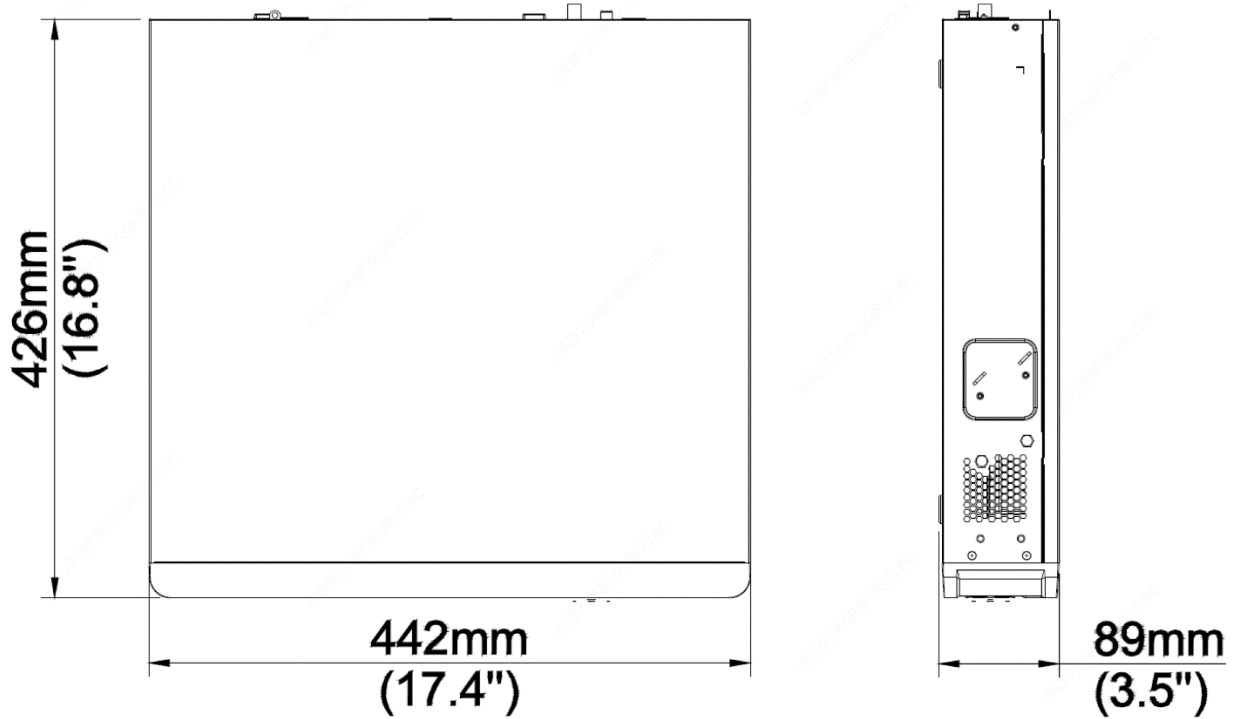

## SPECIFICATIONS

Video/Audio Input	
IP Video Input	Up to 64 Channels
Two-Way Audio Input	1-Ch, RCA
Network	
Incoming Bandwidth	384 Mbps
Outgoing Bandwidth	384 Mbps
Remote Users	128
Protocols	P2P, UPnP, NTP, DHCP, PPPoE
VIDEO/AUDIO	
HDMI/VGA Output	VGA: 1920x1080p/60Hz, 1920x1080p/50Hz, 1600x1200/60Hz, 1280x1024/60Hz, 1280x720/60Hz, 1024x768/60Hz HDMI1/HDMI2(HDMI audio not supported): 4K (3840x2160)/30Hz, 1920x1080p/60Hz, 1920x1080p/50H 1600x1200/60Hz, 1280x1024/60Hz, 1280x720/60Hz, 1024x768/60Hz
Recording Resolution	12MP/8MP/6MP/5MP/4MP/3MP/1080p/960p/ 720p/D1/2CIF/CIF
Audio Output	1-ch, RCA
Synchronous Playback	16-ch
Image Rotation Mode Screen	3/4/5/7/9/10/12/16/32
Decoding	
Decoding Format	Ultra 265, H.265, H.264
Live View Playback	12MP/8MP/6MP/5MP/4MP/3MP/1080p/960p/ 720p/D1/2CIF/CIF
Decoding Capability	2 x 12MP@30, 4 x 4K@30, 8 x 4MP@30, 9 x 4MP@25, 16 x 1080P@30, 32 x 960P@25, 36 x 720P@30, 64 x D1

Hard Disk	
SATA	8 SATA interfaces
Capacity	Up to 10 TB for each disk
eSATA	1 eSATA interface
Disk Array	
USB Interface	RAID 0, 1, 5, 6, 10
External Interface	
Network Interface	2 RJ45 10M/100M/1000M self-adaptive Ethernet Interface
USB Interface	Front panel: 2 x USB2.0 Rear panel: 1 x USB3.0
Serial Interface	1 x RS485, 1 x RS232
Alarm In	16-ch
Alarm	4-ch
GENERAL	
Power Supply	100 ~ 240 V AC Power Consumption: ≤25W(without HDD)
Working Environment	-10°C~+ 55°C (+14°F~+131°F), Humidity ≤ 90% RH (non-condensing)
Dimensions	442mm x426mm x 89mm (17.4" x 16.8" 3.5")
Net Weight	≤5.7kg (12.57lb)
COMPATIBILITY	
Recommended Turing Cameras	SMART Series
ONVIF	Supported (S, G, T Profiles)

DIMENSIONS

REAR PANEL