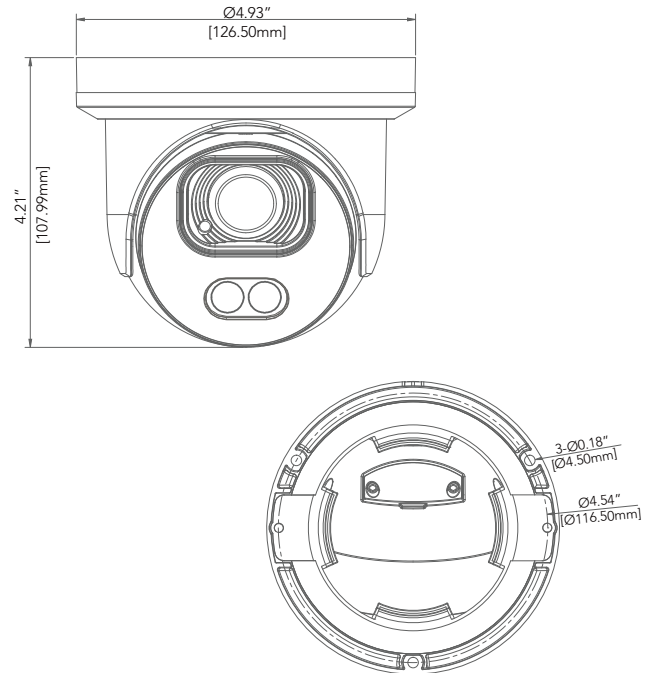

DIMENSIONS

Unit : inch (mm)

OPTIONAL ACCESSORIES