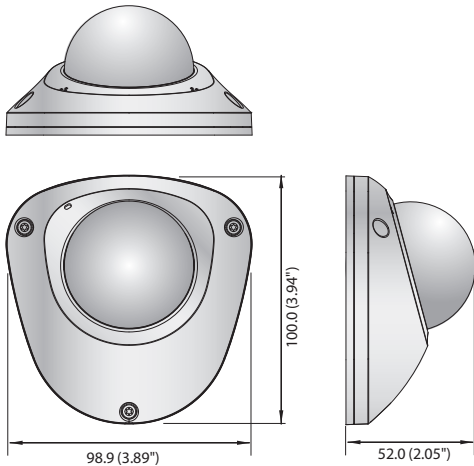

Dimensions

Unit : mm (inch)

XNV-6022RM