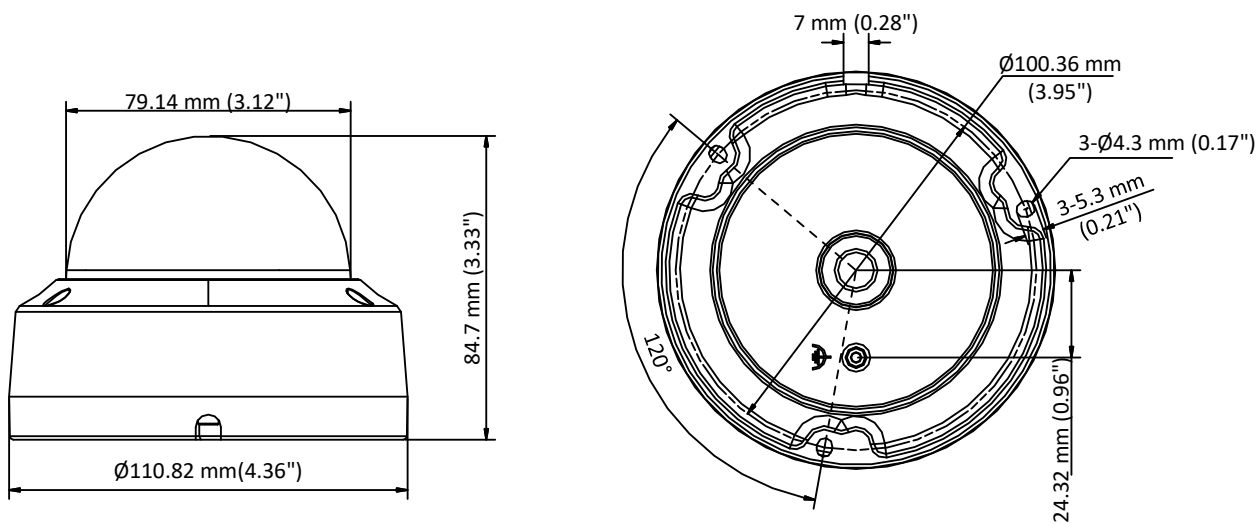

Order Model

DS-2CE57U7T-VPITF 2.8mm

Dimension