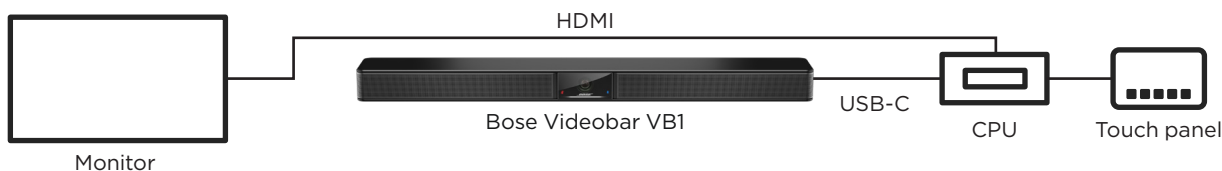

Integrated meeting rooms 1

The Bose ES1 system* is a fully certified solution, ready for quick deployment and configuration of the electronics, reducing installation time. And it's more than fully integrated — it's truly integrated. Completely out of the way. With fewer devices on walls or tabletops, meeting participants

can stand, sit, or move around the room freely with the confidence that they'll hear and be heard. With the ES1 system, it's easier for teams to focus on ideas, move projects forward, and work better, together.