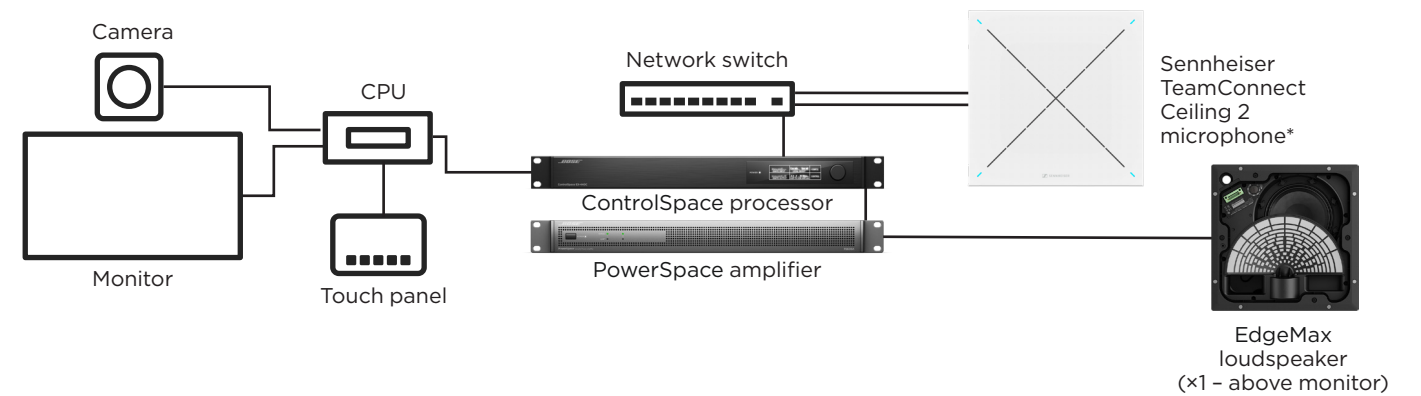

Integrated meeting rooms 2

With loudspeakers designed for vocal intelligibility and processors featuring specialized conference room algorithms, Bose Work solutions help keep the whole team on the same page. Beyond the ES1 system seen above, the Bose Work line of integrated conferencing products includes scalable solutions to fit virtually any large conference room, multi-room setup, or combine-and-divide-style room.

Integrators can choose from a wide range of products, combining Bose loudspeakers, amplifiers, endpoints, and processors to create perfectly tailored solutions that effectively cover a room of a given size, acoustic signature, ambient noise level, and more. Below is just one example.