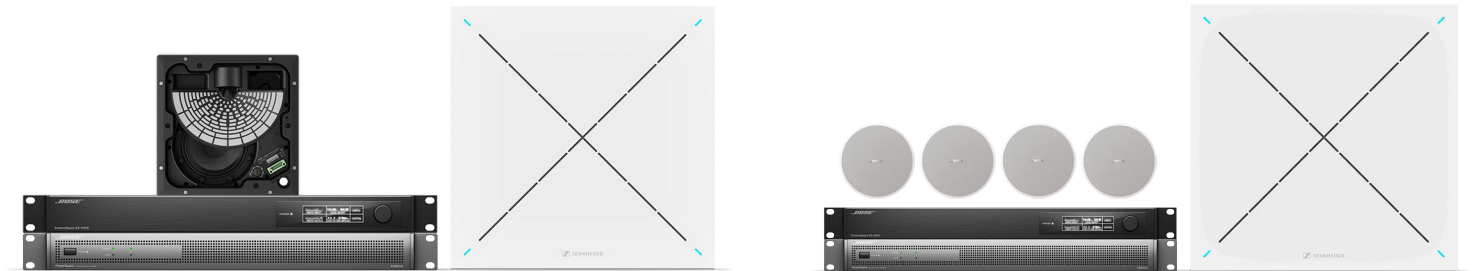

Bose ES1 system

Bose DS4 system

*Bose and Sennheiser products sold separately. Please contact your Bose or Sennheiser representative for more information.