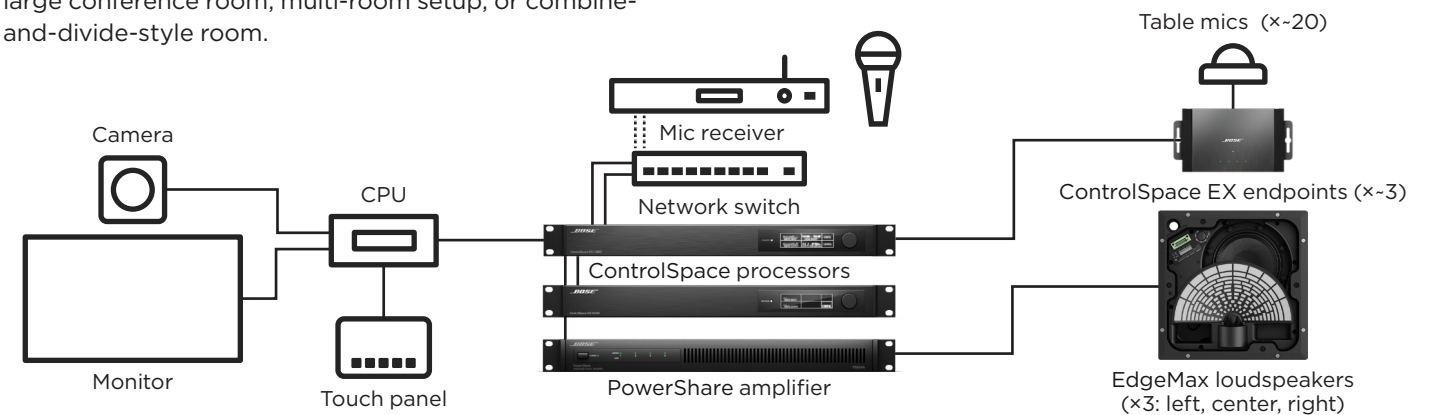

*Bose and Sennheiser products sold separately. Please contact your Bose or Sennheiser representative for more information.